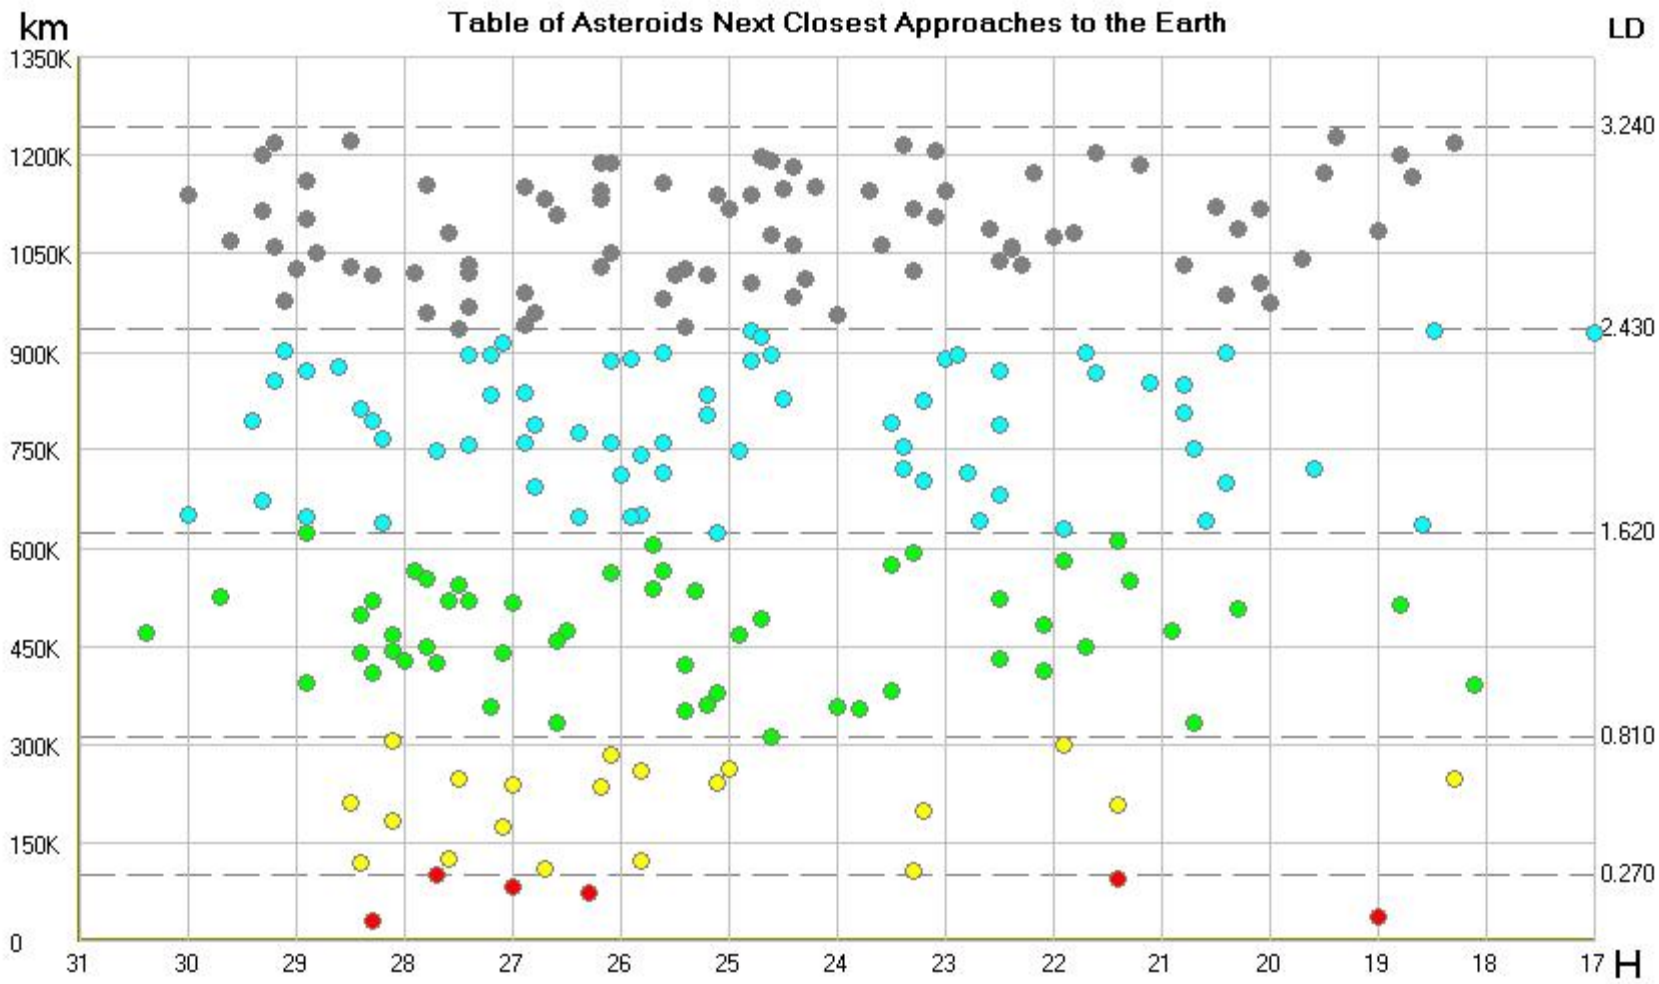

Table of Asteroids Next Closest Approaches to the Earth

LD

2.430

1.620

0.810

0.270

objects number : ● 6 ● 20 ● 54 ● 69 ● 88

*Samana Astronomical Observatory
Nov. 27, 2024
A. Testa*

total objects 237 from 2024 to 2100