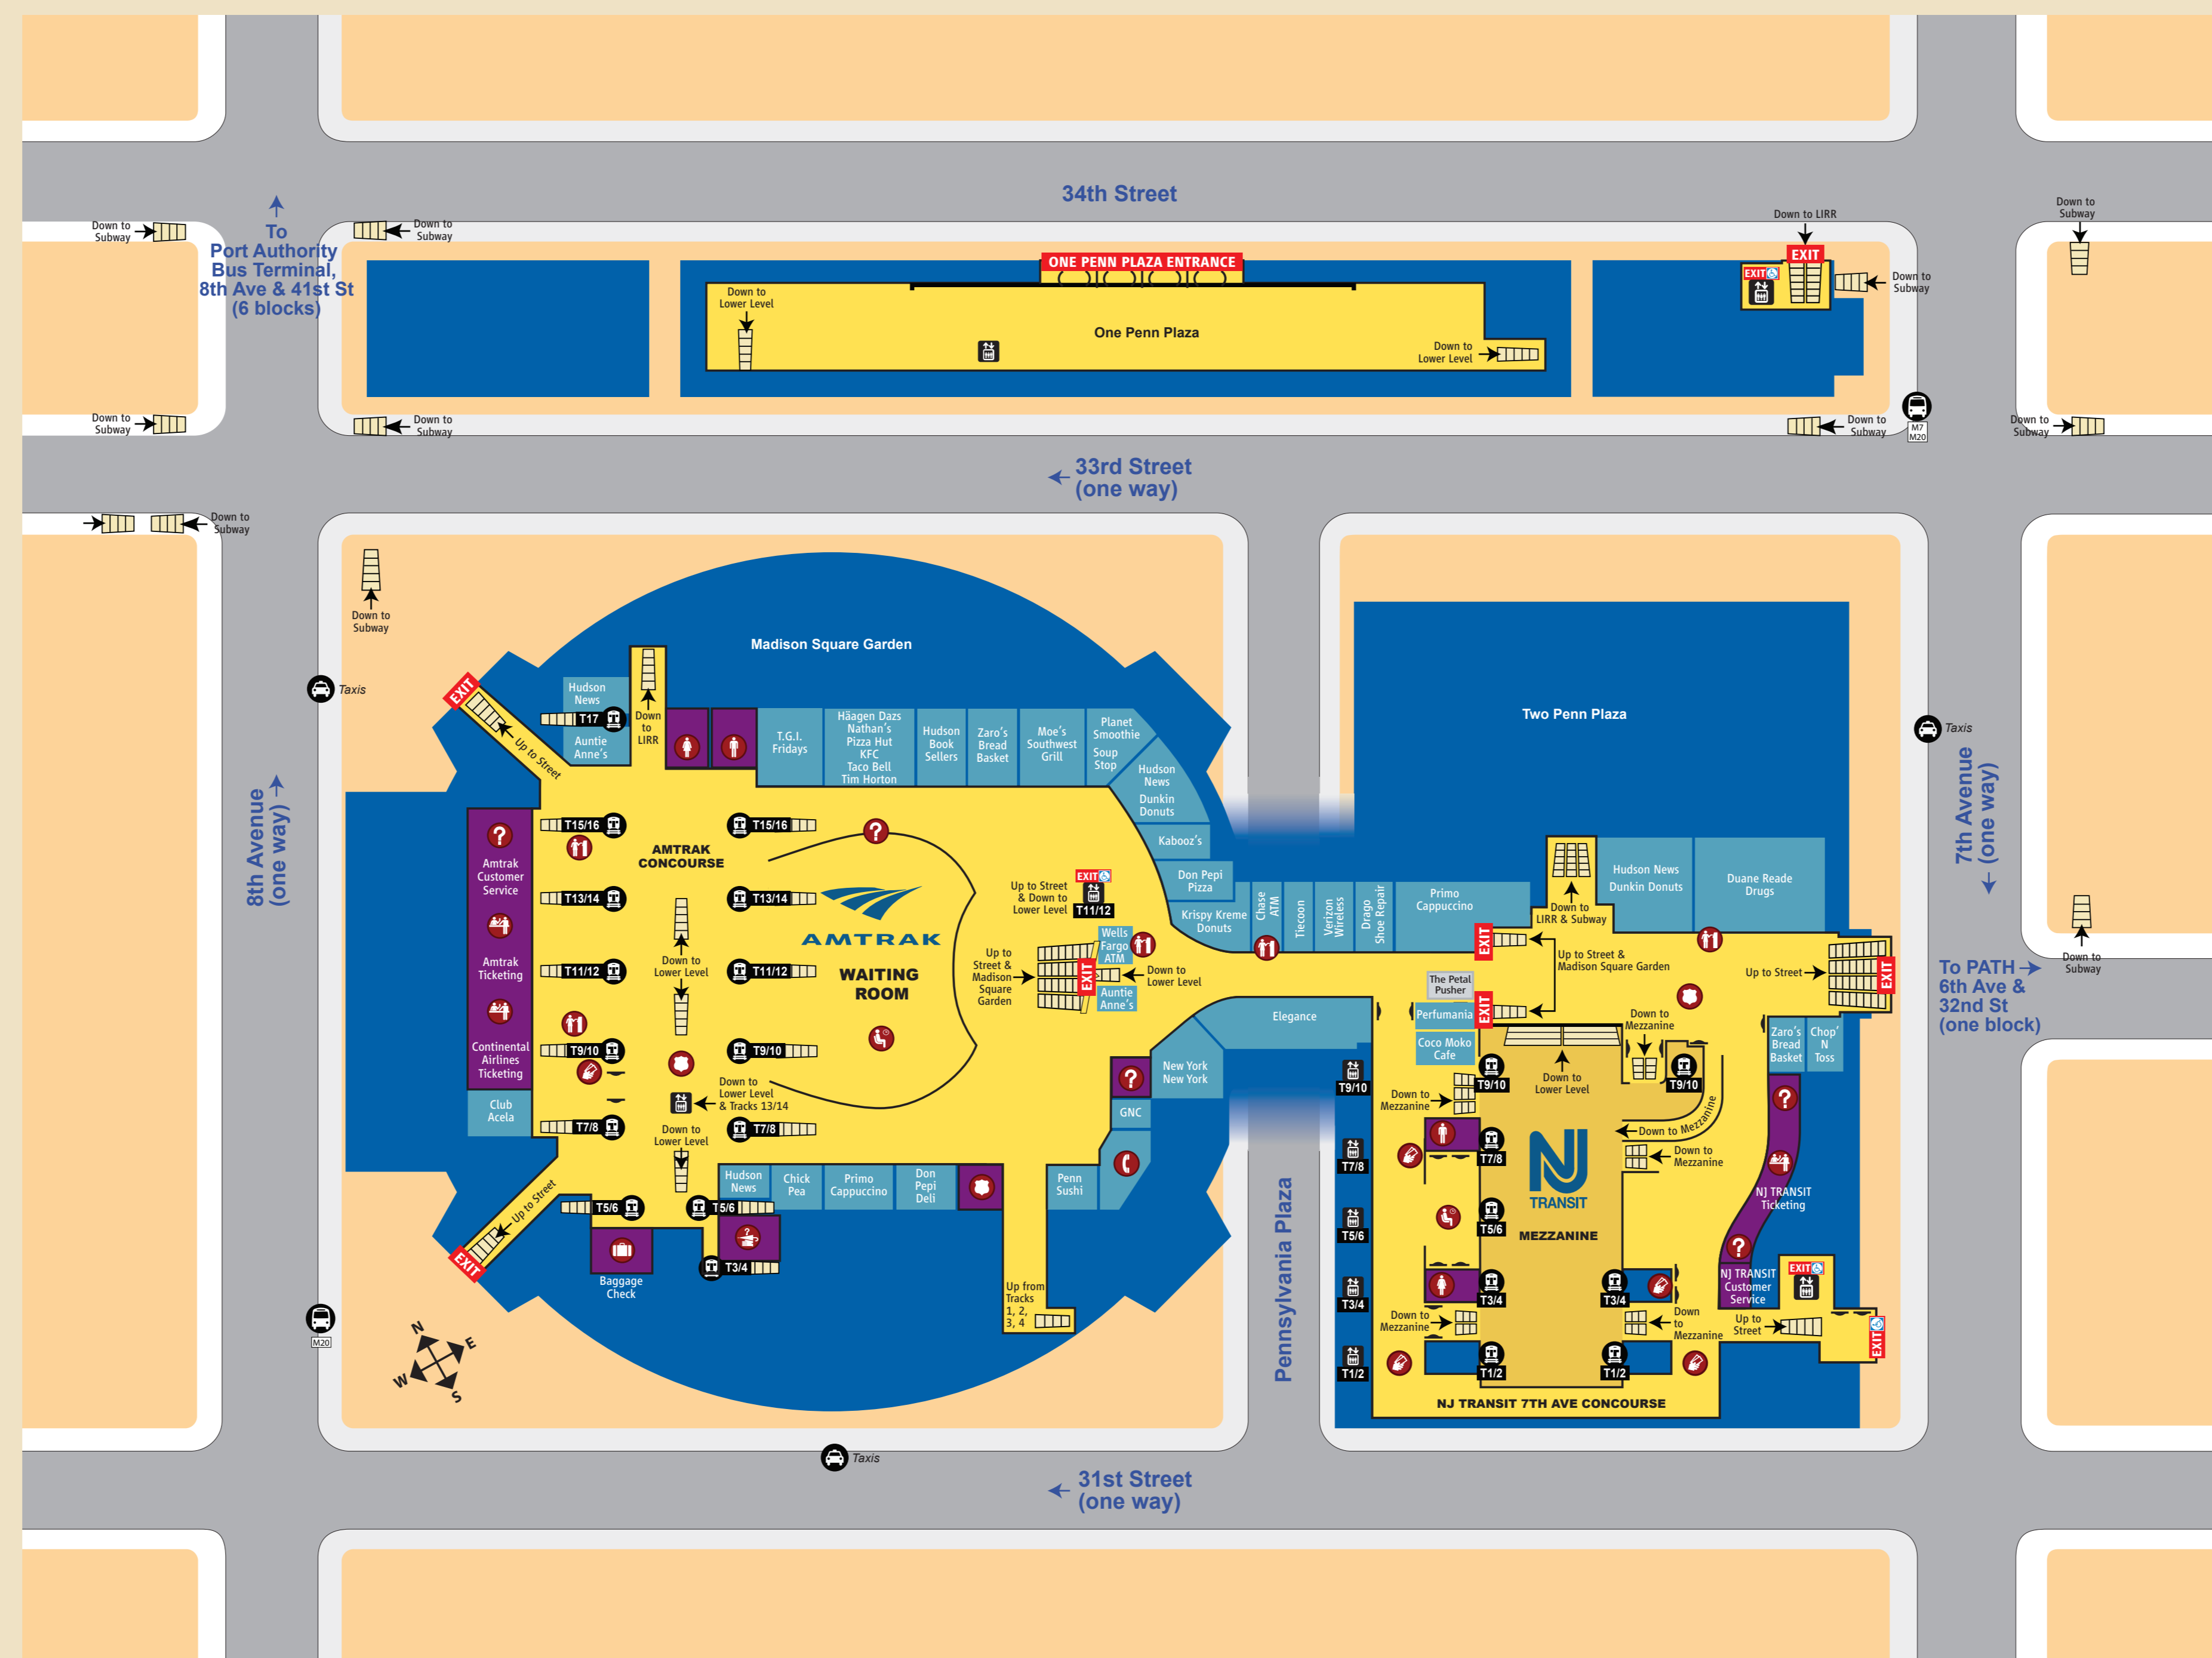

SPECIALTY SERVICES	CONCOURSE	LEVEL
Bank of America	LIRR	Lower
Chase ATM (2 locations)	Amtrak/NJ TRANSIT	Upper
HSBC ATM	LIRR	Lower
Wells Fargo ATM	Amtrak/NJ TRANSIT	Upper

TRANSPORTATION SERVICES	CONCOURSE	LEVEL
AMTRAK Baggage Claim	Amtrak/NJ TRANSIT	Upper
AMTRAK Customer Service	Amtrak/NJ TRANSIT	Upper
AMTRAK Lost and Found	Amtrak/NJ TRANSIT	Upper
AMTRAK Police	Amtrak/NJ TRANSIT	Upper
AMTRAK Ticketing	Amtrak/NJ TRANSIT	Upper
Continental Airlines Ticketing	Amtrak/NJ TRANSIT	Upper
MTA Customer Service	LIRR	Lower
MTA Police	LIRR	Lower
MTA Ticketing	LIRR	Lower
NJ TRANSIT Customer Service	Amtrak/NJ TRANSIT	Upper
NJ TRANSIT Ticketing	Amtrak/NJ TRANSIT	Upper
Tourist Information	Amtrak/NJ TRANSIT	Upper

Upper Level