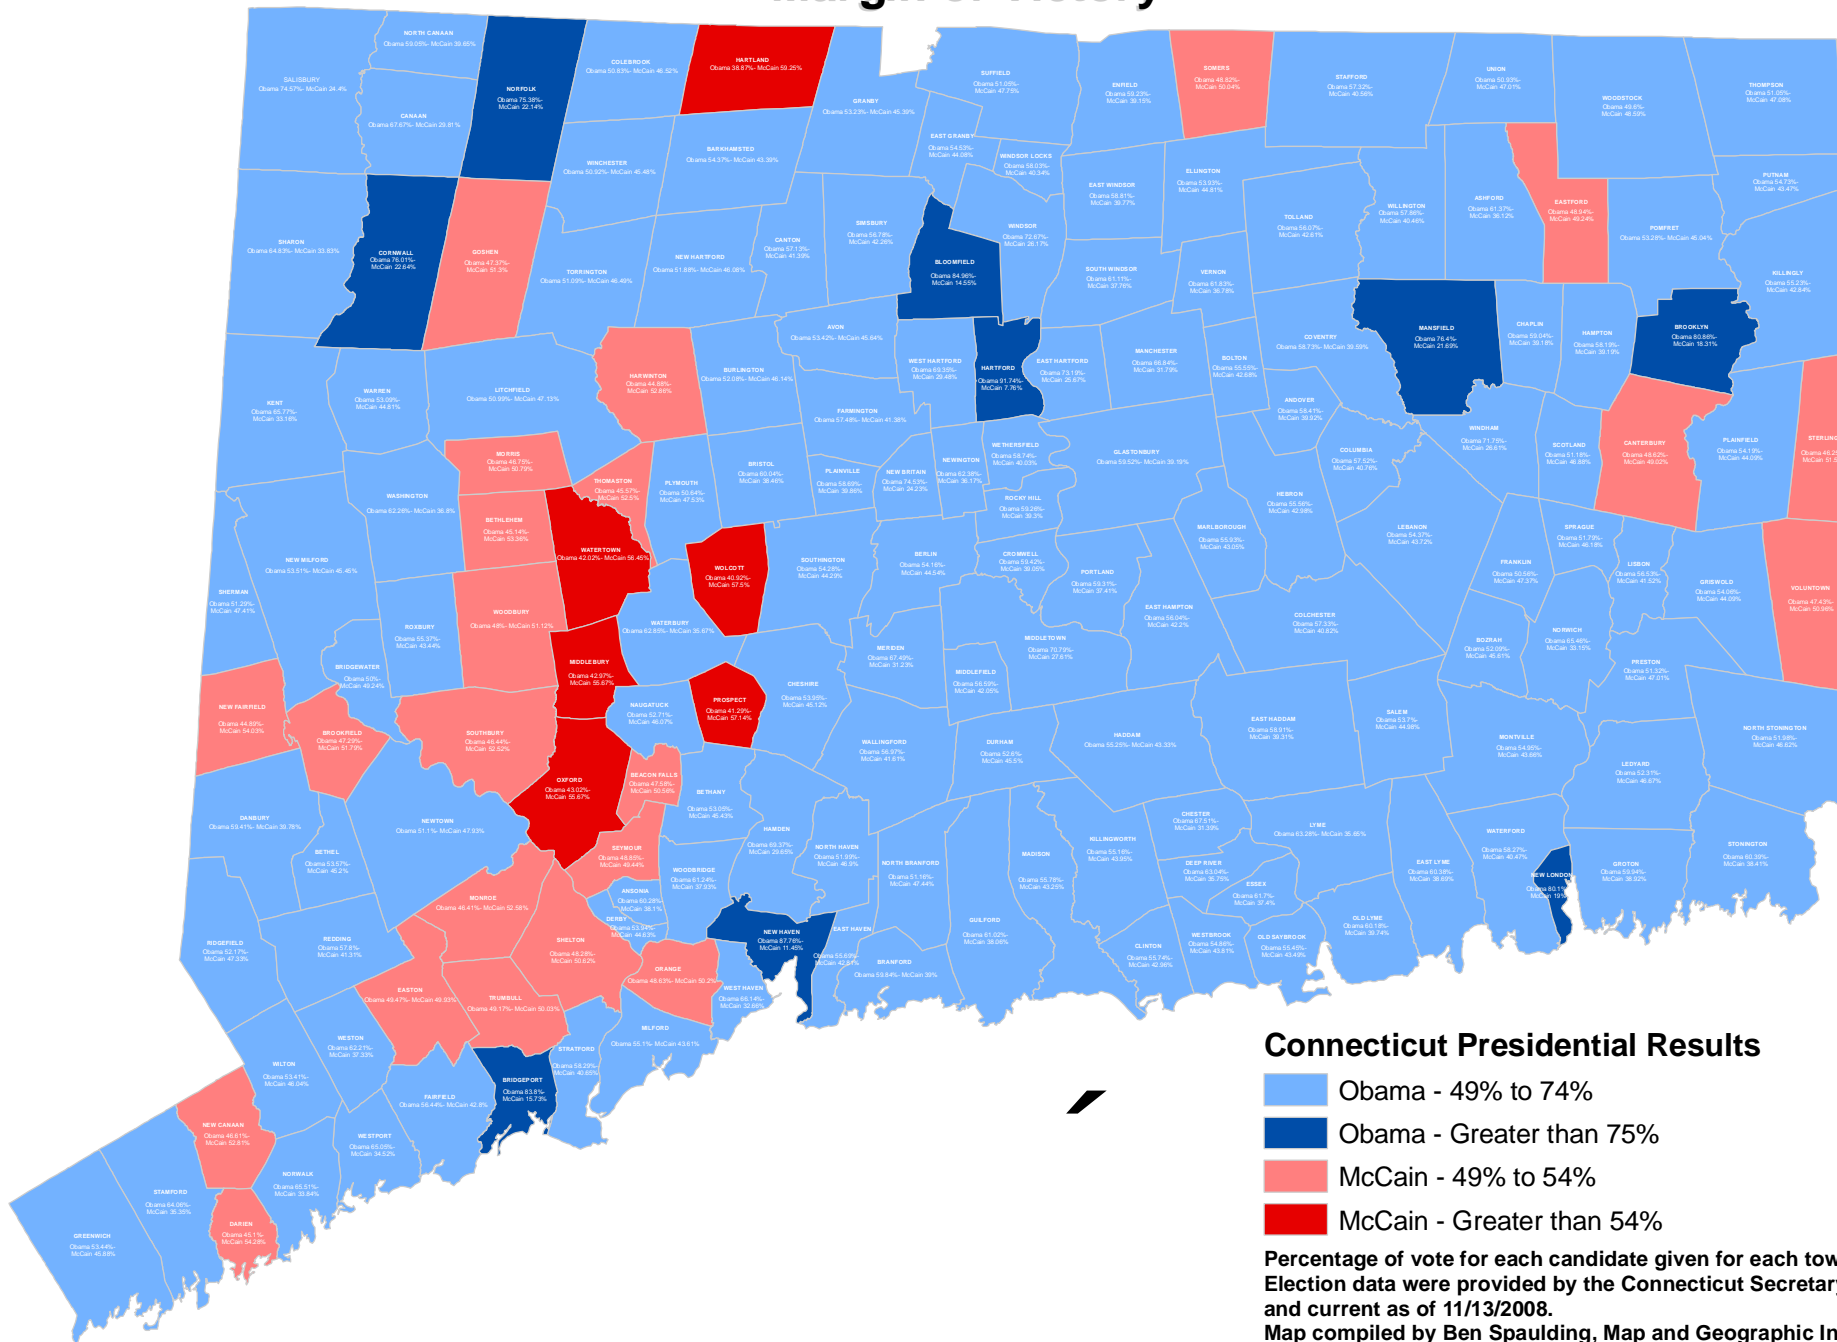

Connecticut Election 2008 - Presidential Results

Margin of Victory

For more Connecticut maps visit magic.lib.uconn.edu