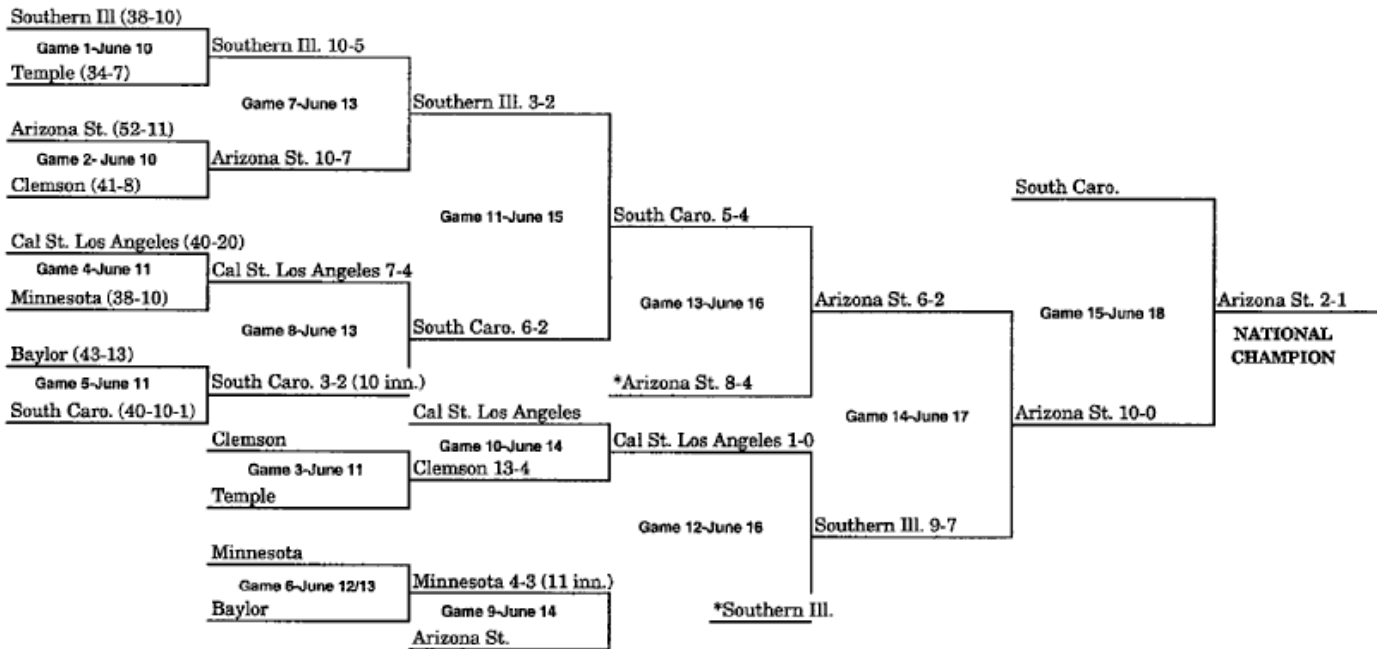

1977 BRACKET (JUNE 10-JUNE 18)

*Pairing adjusted for Games 12 and 13 to match teams which have not played previously, or have not played since first round.