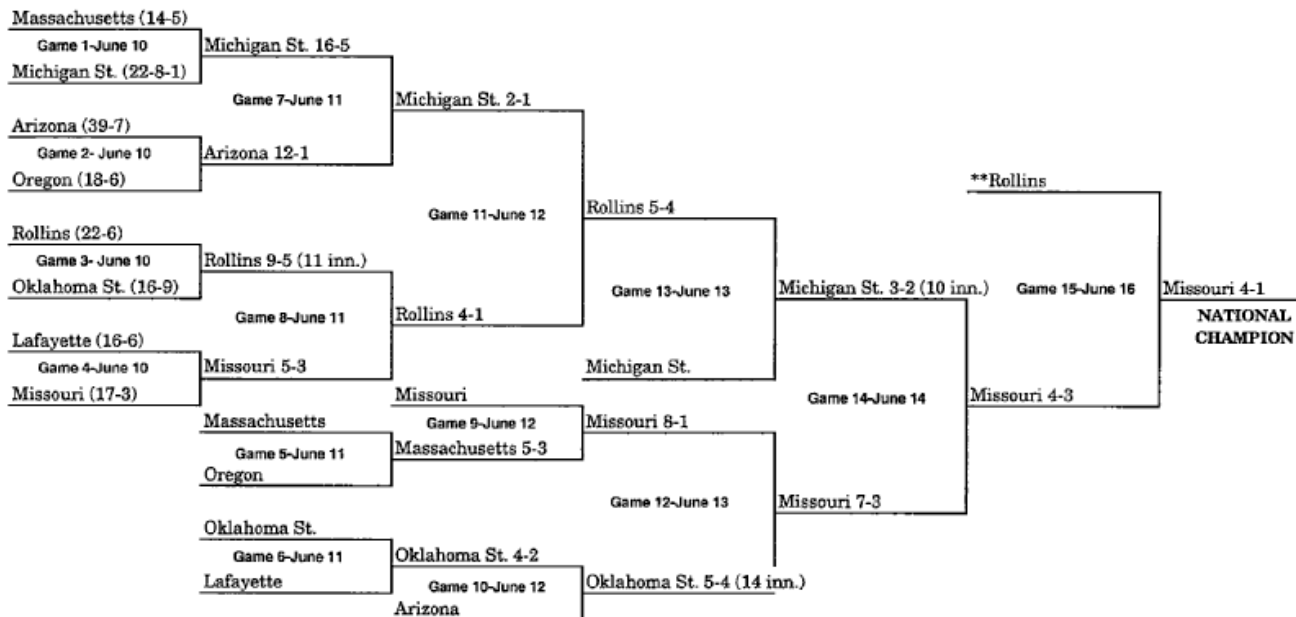

1954 BRACKET (JUNE 10-JUNE 16)

**When three teams remain after Game 13, a drawing determines which team receives a bye to the championship game.