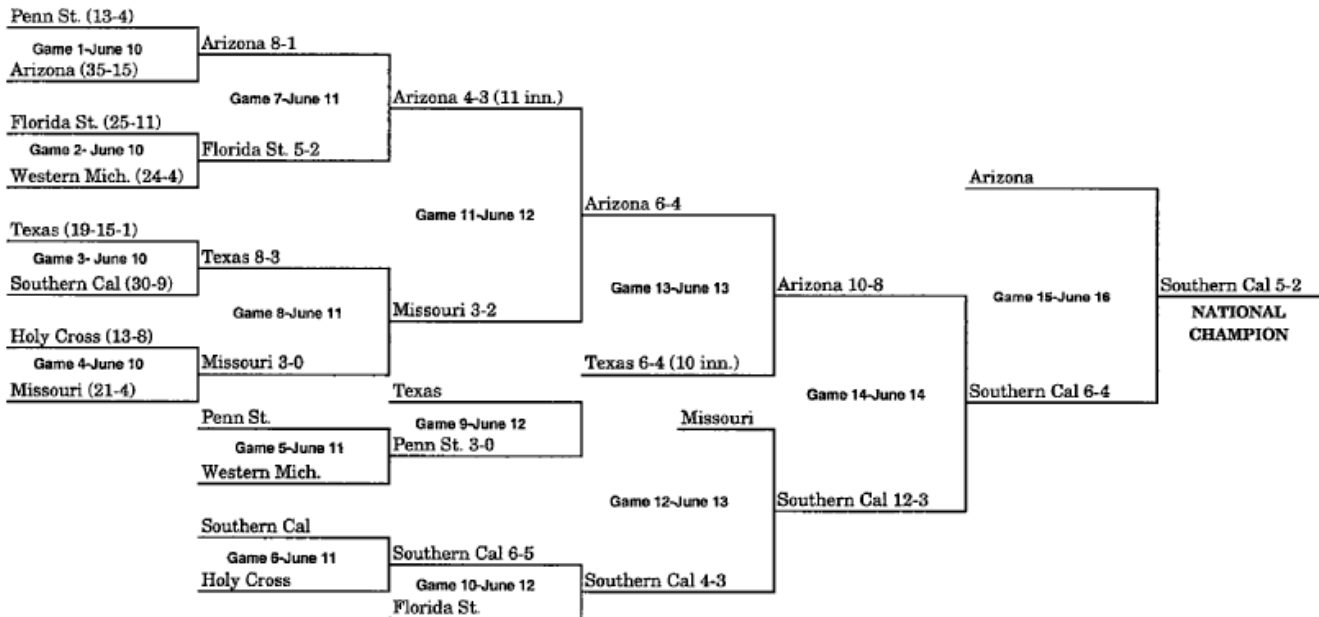

1963 BRACKET (JUNE 10-JUNE 16)