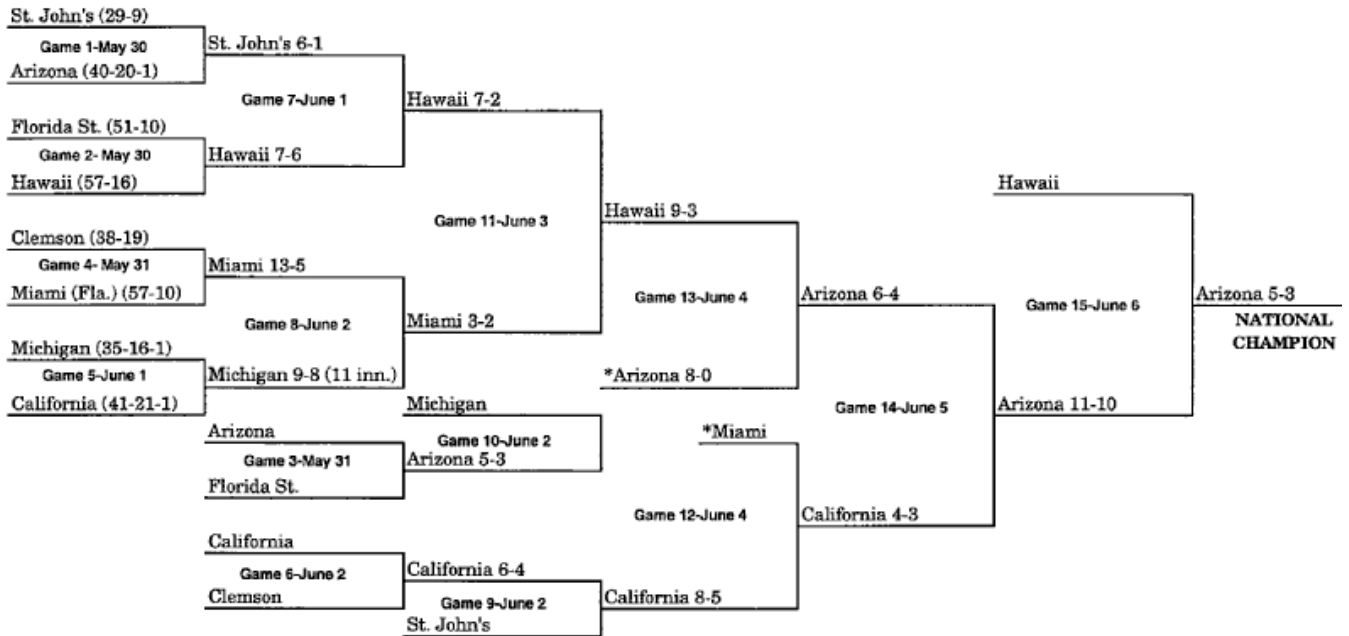

1980 BRACKET (MAY 30-JUNE 6)

*Pairings adjusted for Games 12 and 13 to match teams which have not played previously, or have not played since first round.