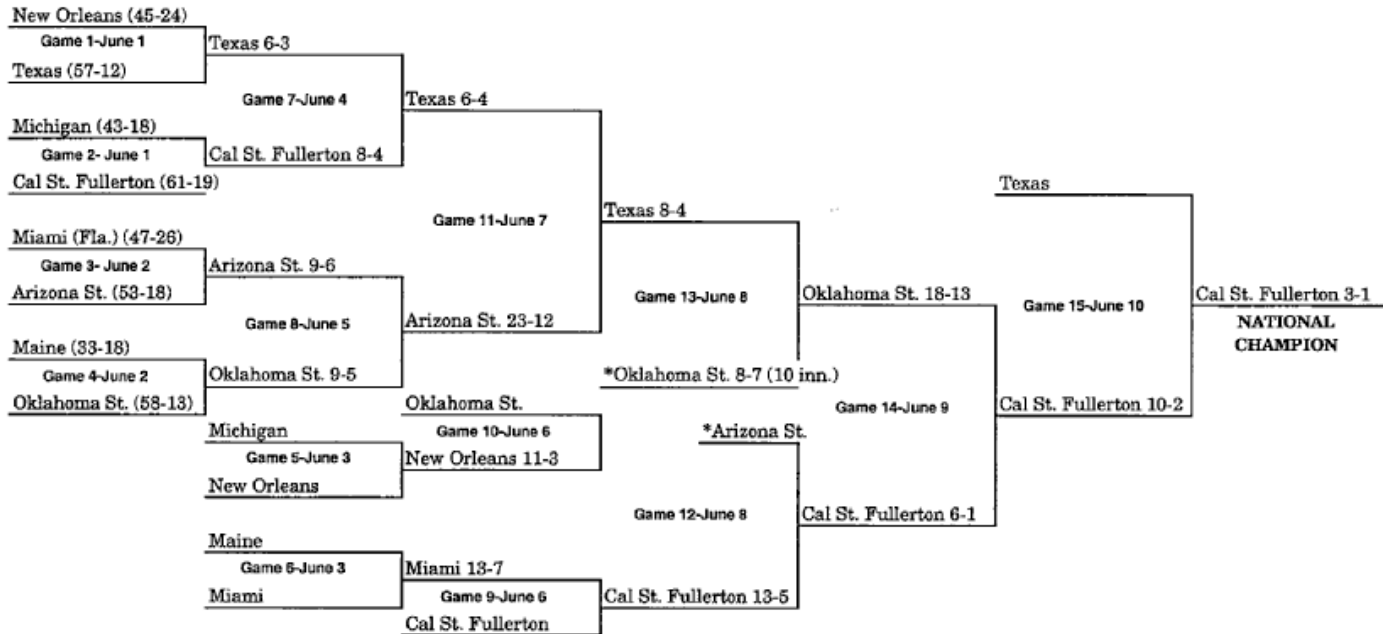

1984 BRACKET (JUNE 1-JUNE 10)

*Pairings adjusted for Games 12 and 13 to match teams which have not played previously, or have not played since first round.