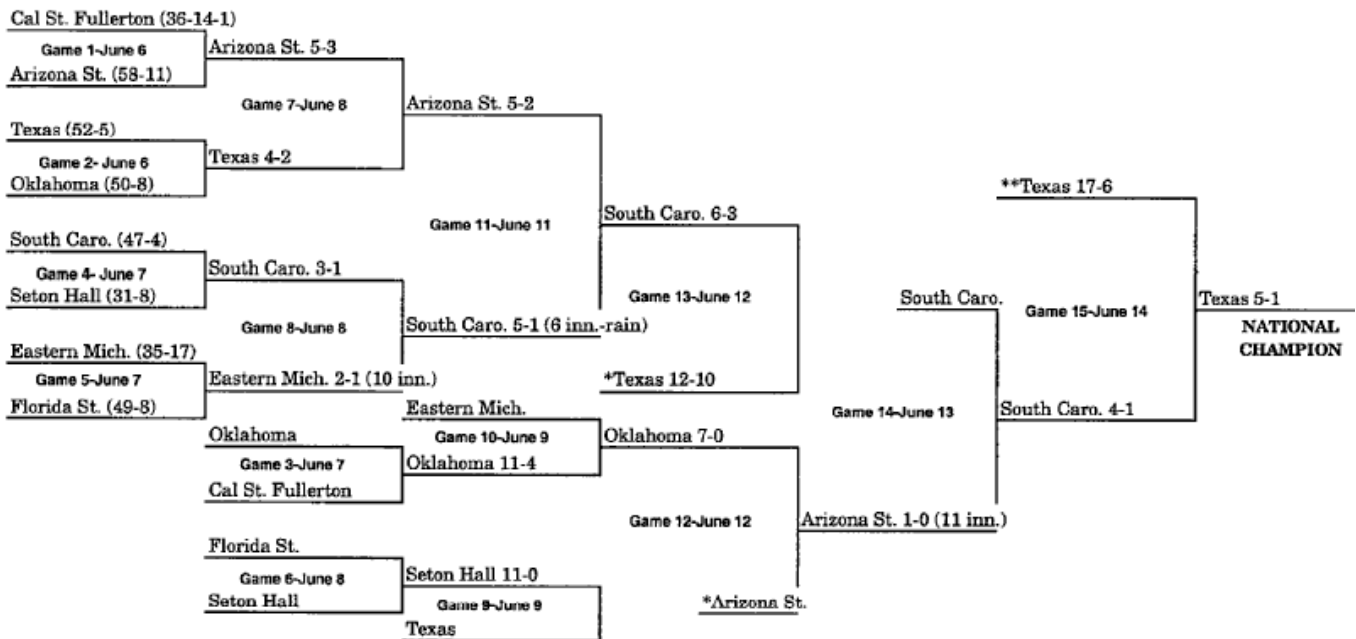

1975 BRACKET (JUNE 6-JUNE 14)

*Pairings adjusted for Games 12 and 13 to match teams which have not played previously, or have not played since first round.

**When three teams remain after Game 13, a drawing determines which team receives a bye to the championship game.