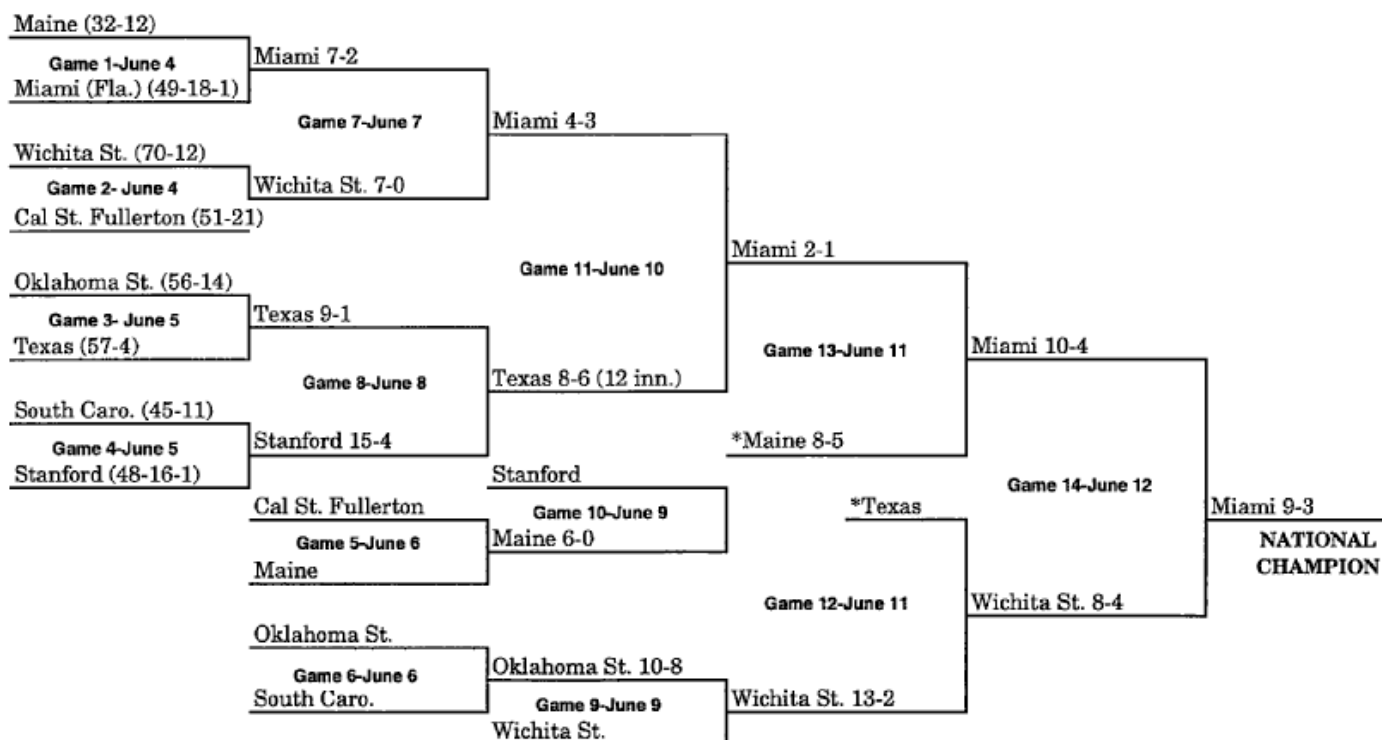

1982 BRACKET (JUNE 4-JUNE 12)

*Pairings adjusted for Games 12 and 13 to match teams which have not played previously, or have not played since first round.