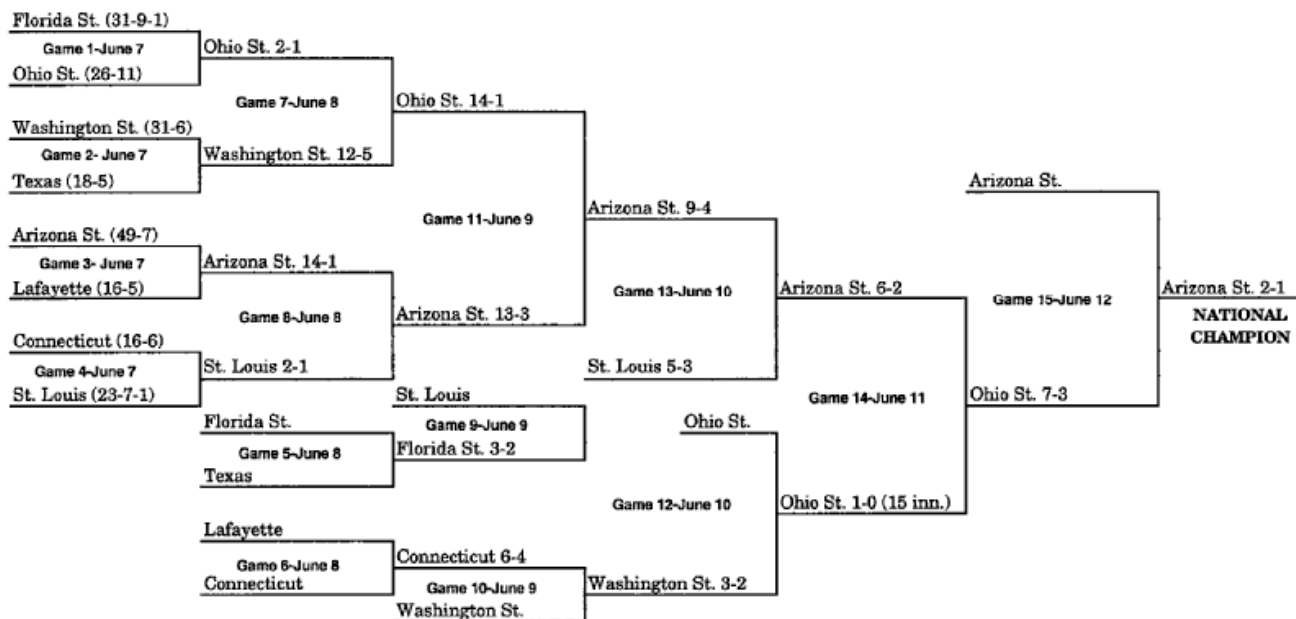

1965 BRACKET (JUNE 7-JUNE 12)