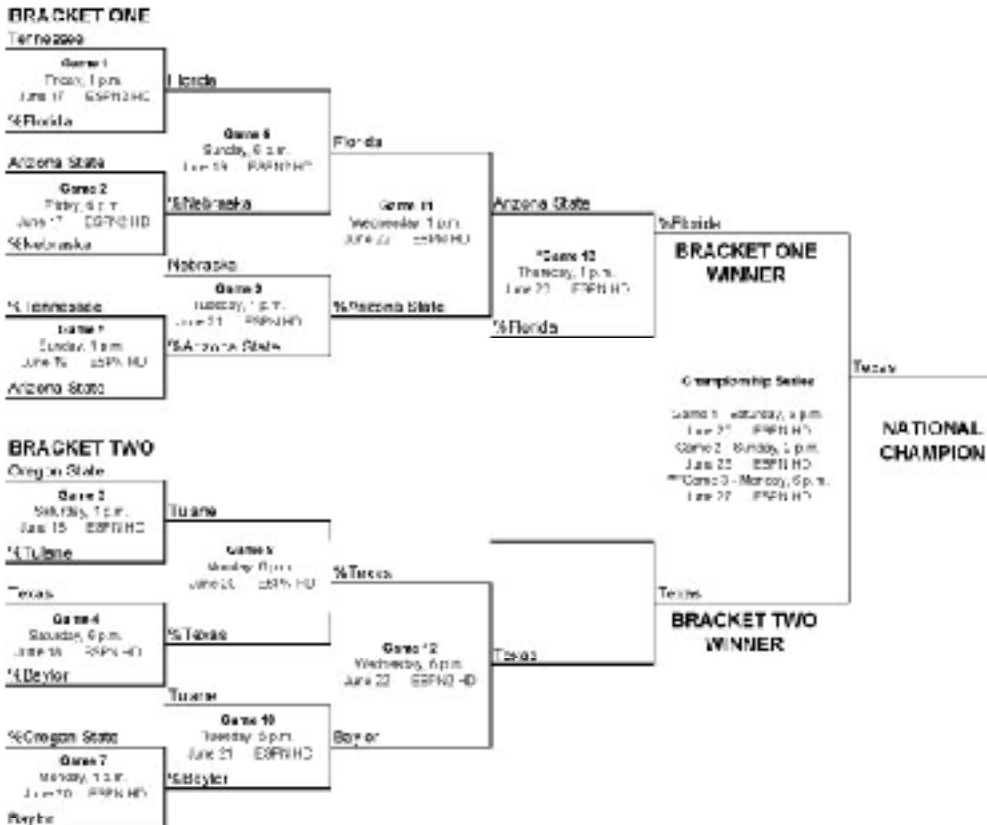

2005 BRACKET (JUNE 17- JUNE 26)