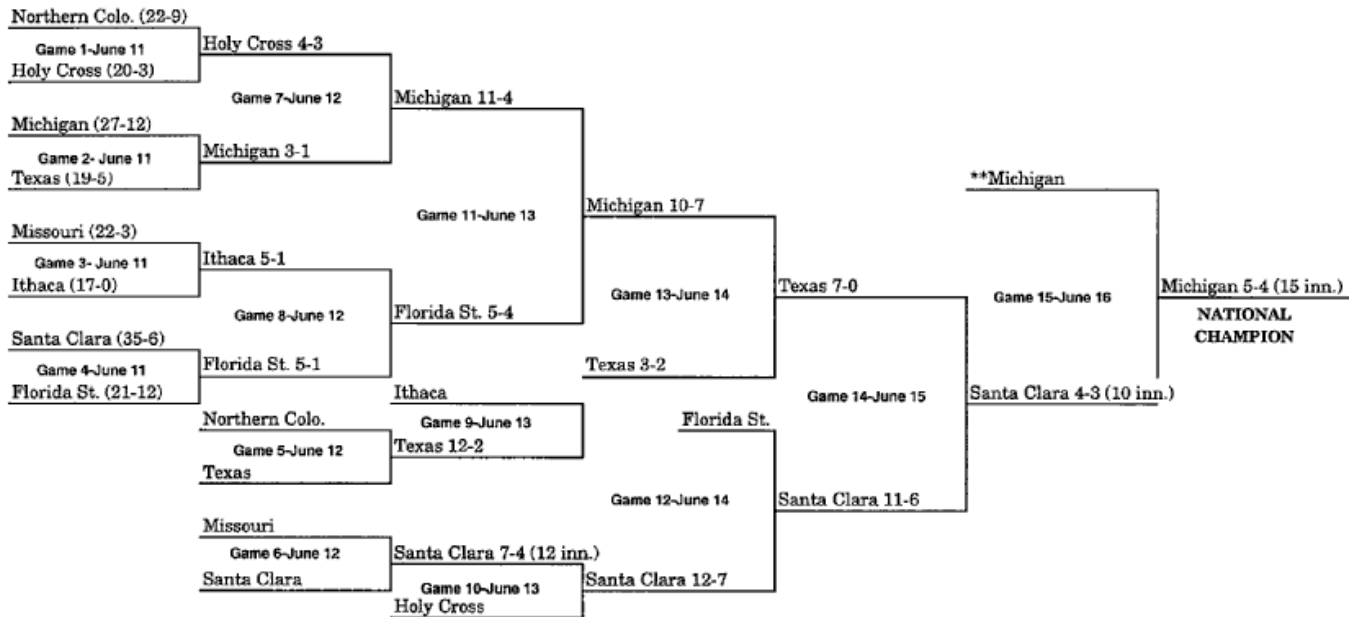

# 1959 BRACKET (JUNE 12-JUNE 18)

\*\*When three teams remain after Game 13, a drawing determines which team receives a bye to the championship game.

# 1960 BRACKET (JUNE 13-JUNE 20)

## 1962 BRACKET (JUNE 11-JUNE 16)

\*\* When three teams remain after Game 13, a drawing determines which team receives a bye to the championship game.