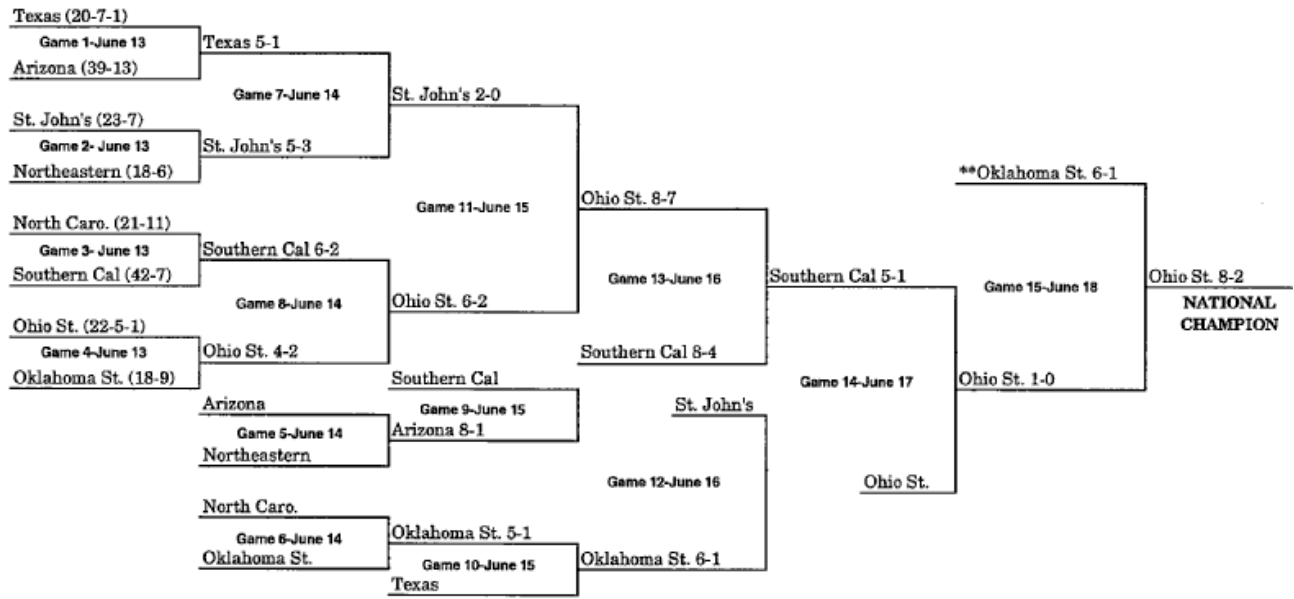

1966 BRACKET (JUNE 13-JUNE 18)

**When three teams remain after Game 13, a drawing determines which team receives a bye to the championship game.