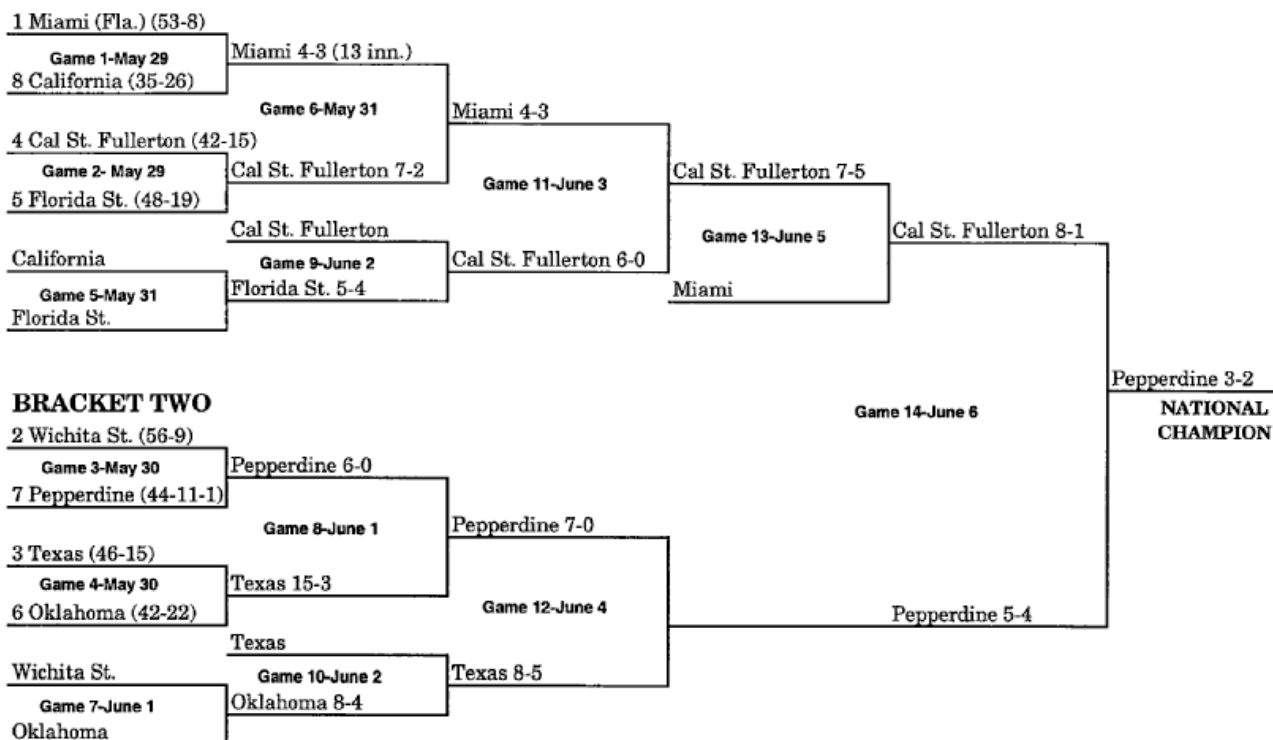

1992 BRACKET (MAY 29-JUNE 6)

BRACKET ONE