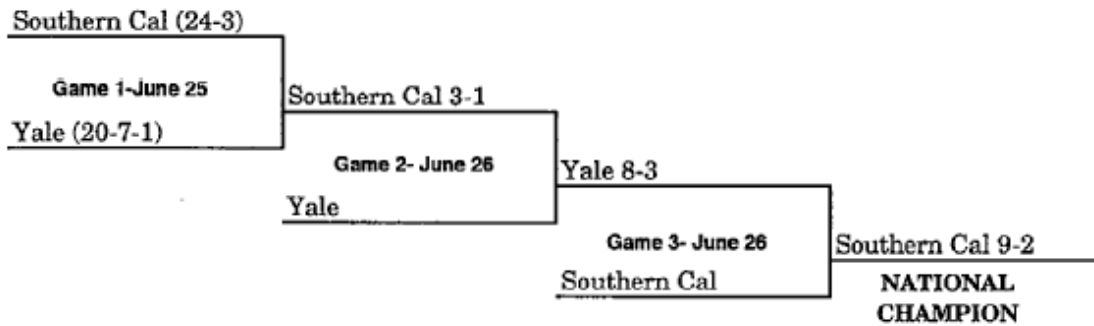

1948 BRACKET (JUNE 25-JUNE 26) (KALAMAZOO, MI – BEST OF THREE)