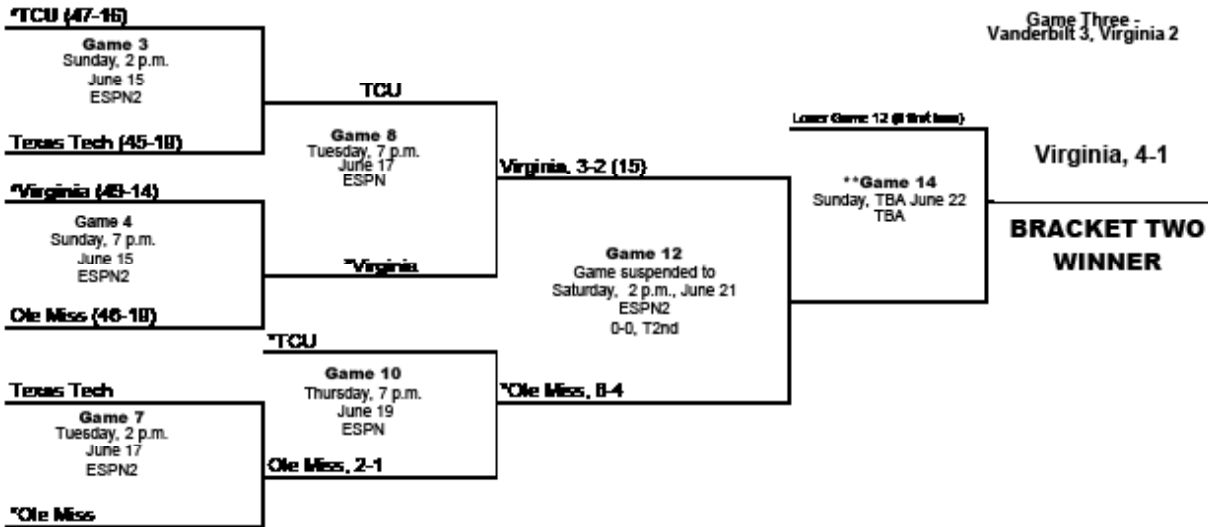

BRACKET TWO

**National
Champion
Vanderbilt**

All times Central.
*Home Team