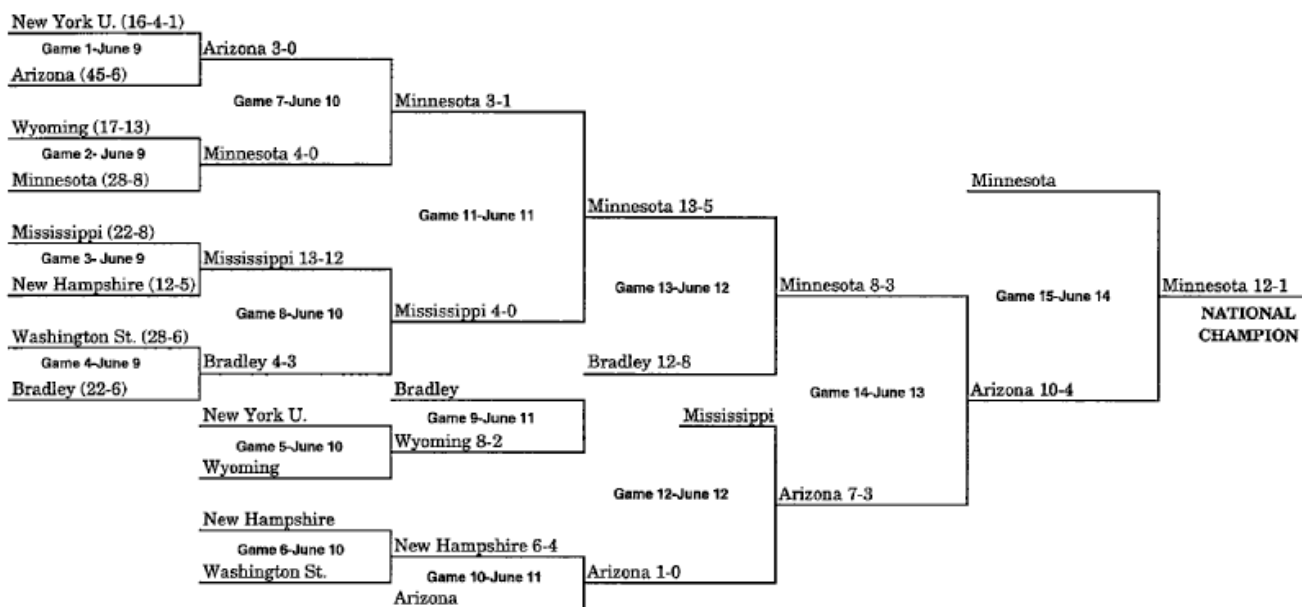

1956 BRACKET (JUNE 9-JUNE 14)