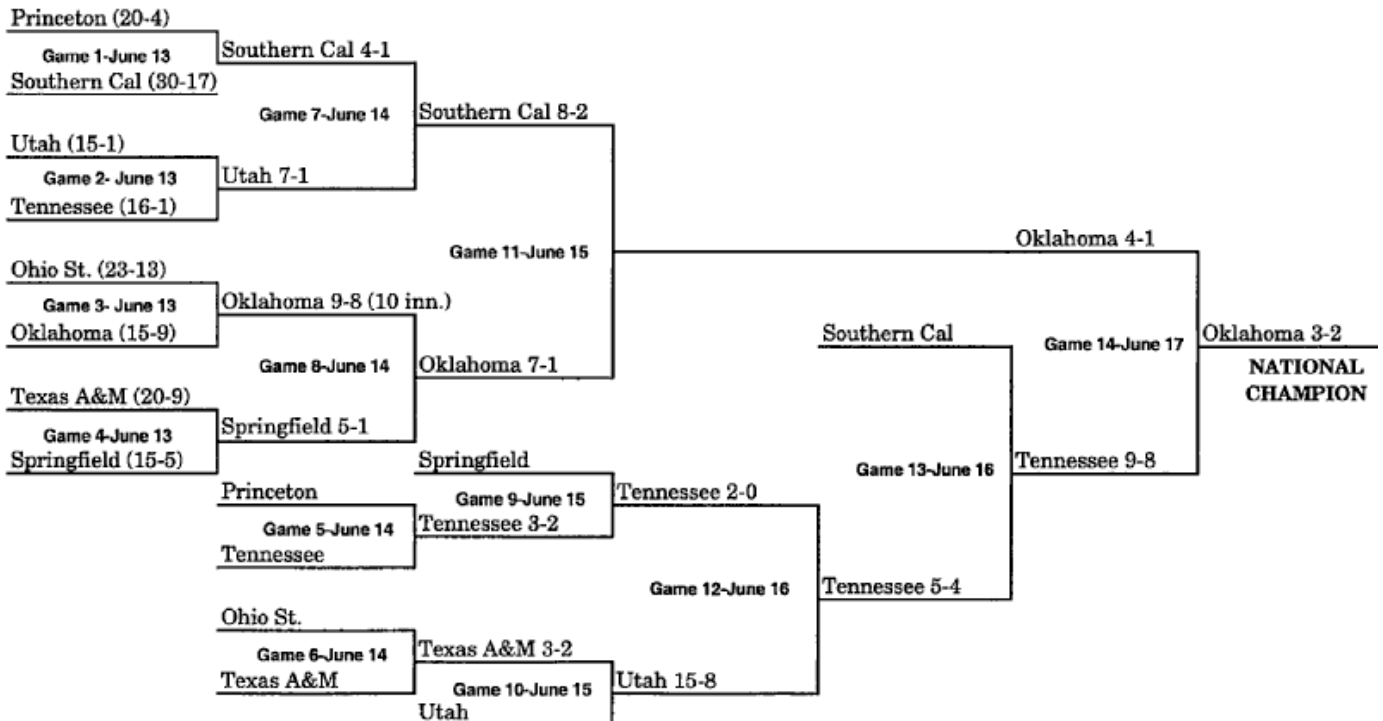

1951 BRACKET (JUNE 13-JUNE 17)