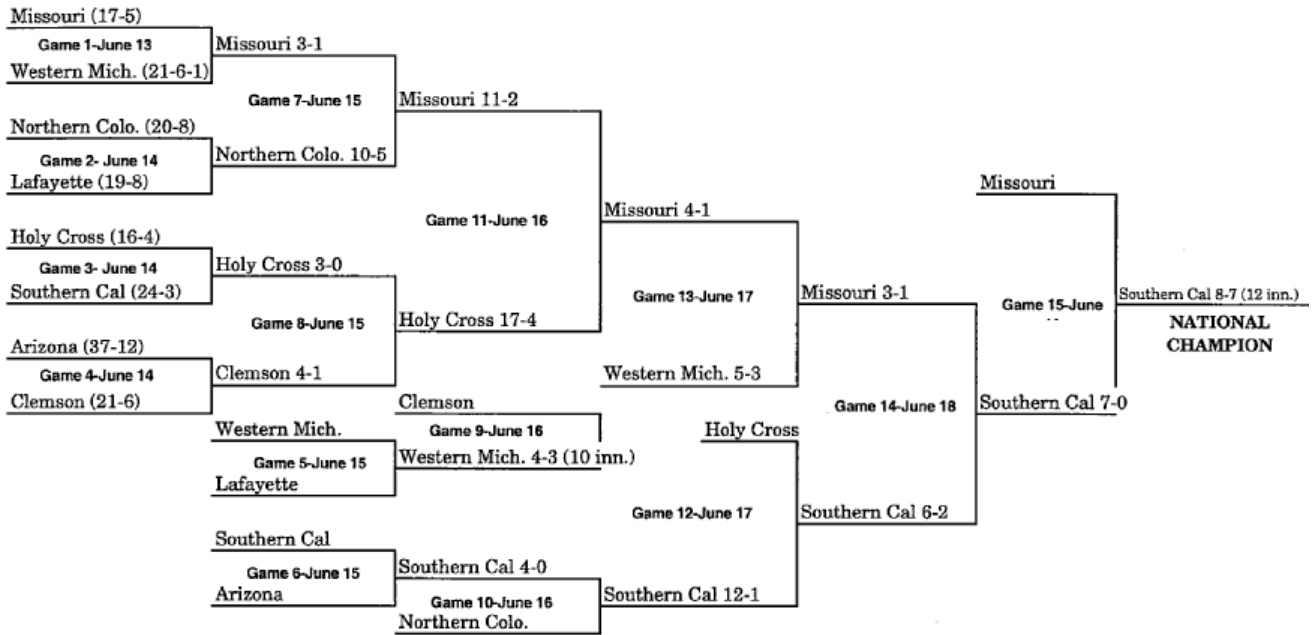

1958 BRACKET (JUNE 13-JUNE 19)