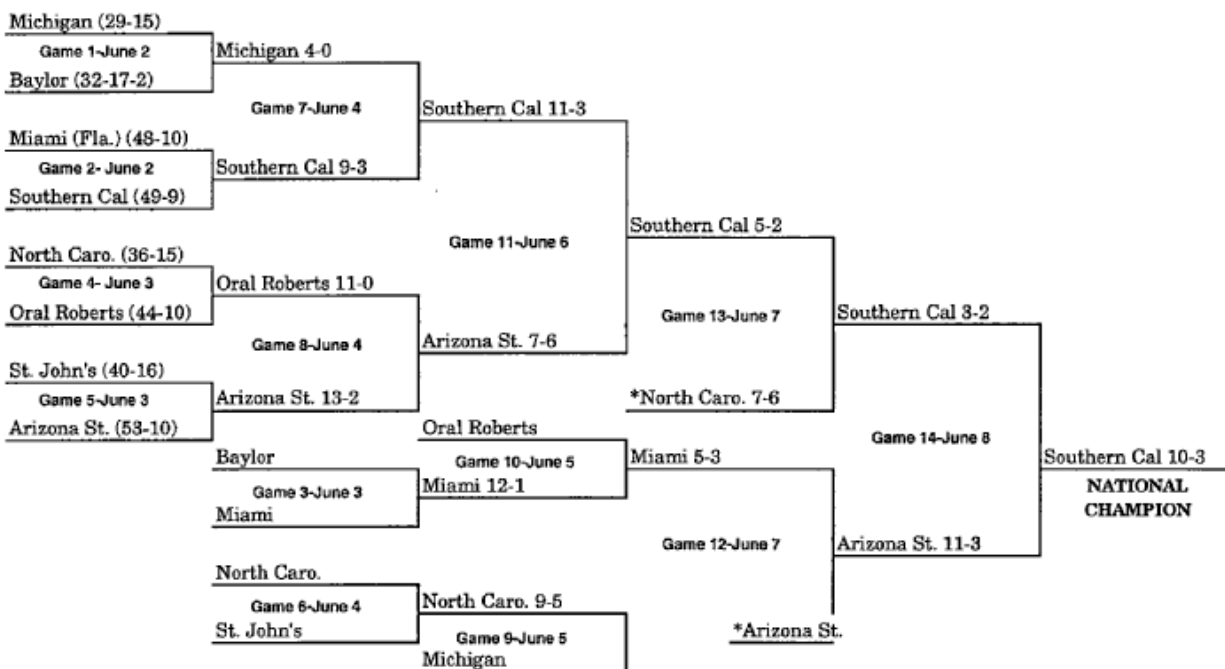

1978 BRACKET (JUNE 2-JUNE 8)

*Pairings adjusted for Games 12 and 13 to match teams which have not played previously, or have not played since first round.