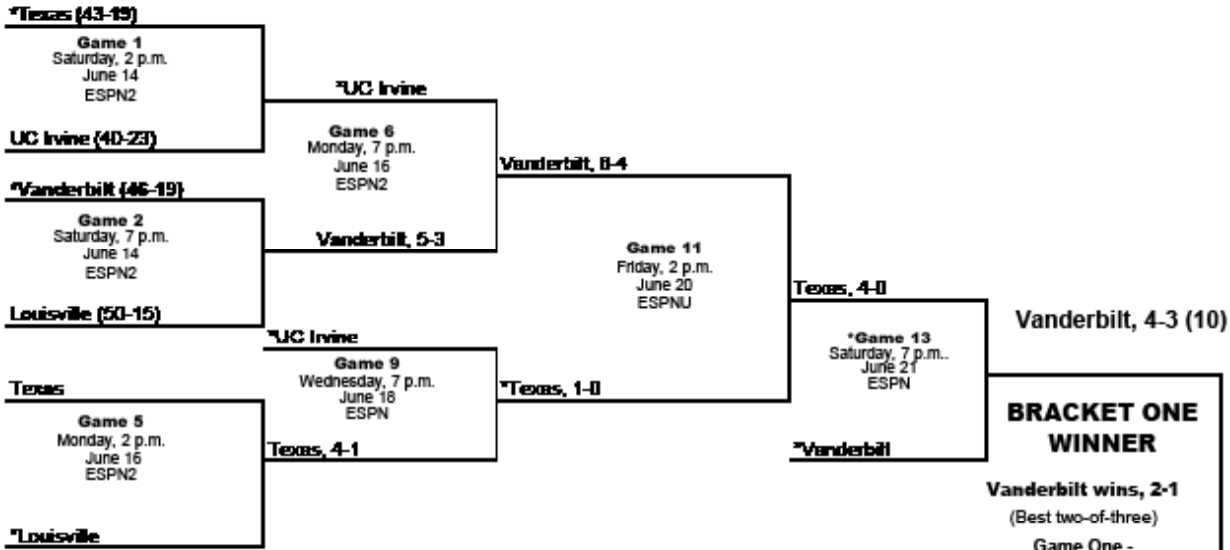

2014 BRACKET (JUNE 14 - JUNE 25)

BRACKET ONE