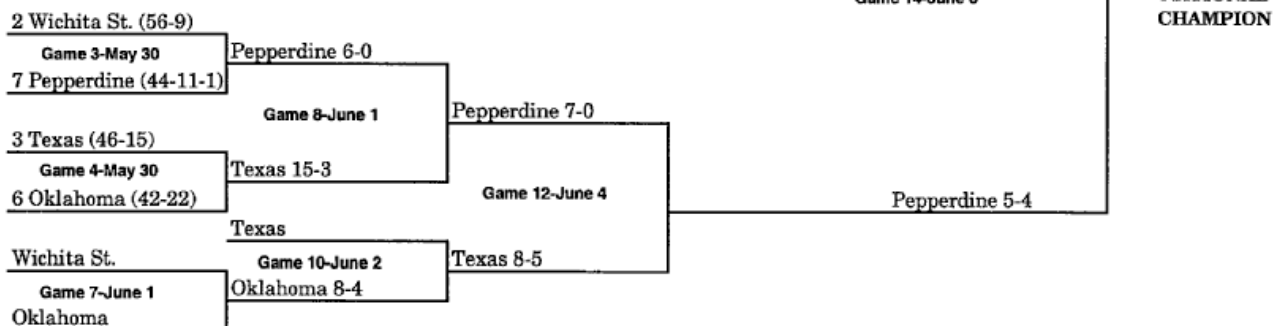

BRACKET TWO