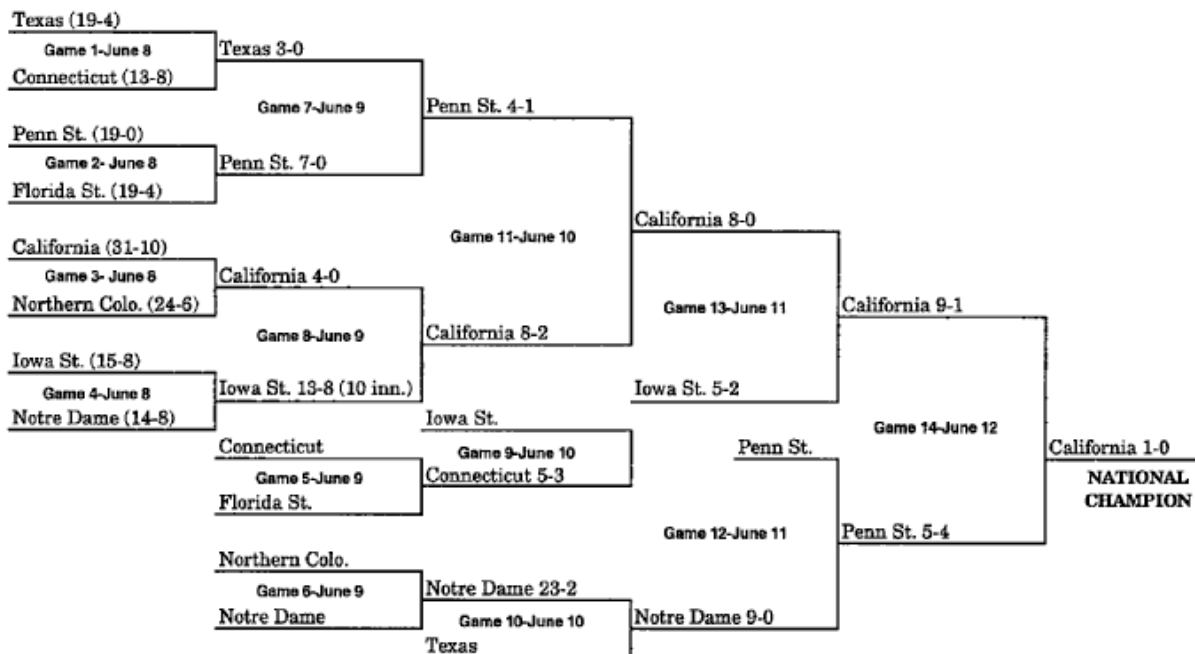

1957 BRACKET (JUNE 8-JUNE 12)