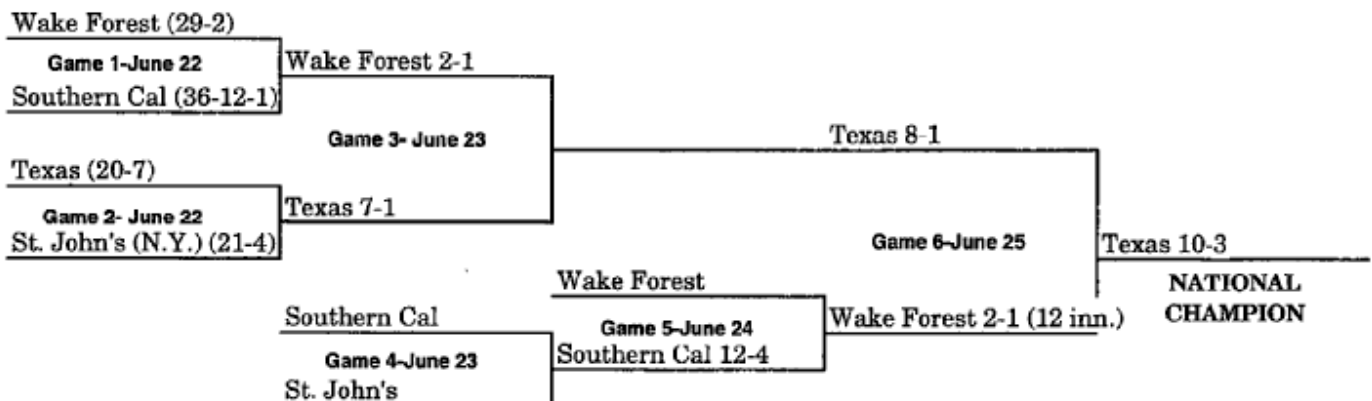

1949 BRACKET (JUNE 22-JUNE 25) (WICHITA, KS)