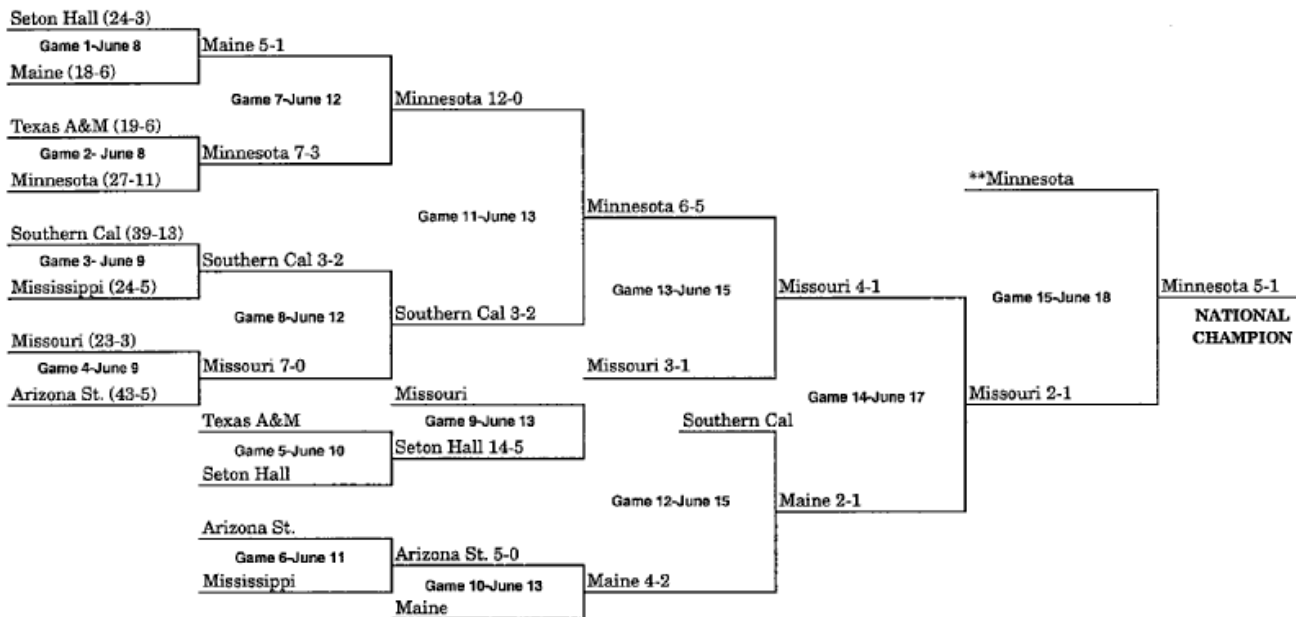

1964 BRACKET (JUNE 8-JUNE 18)