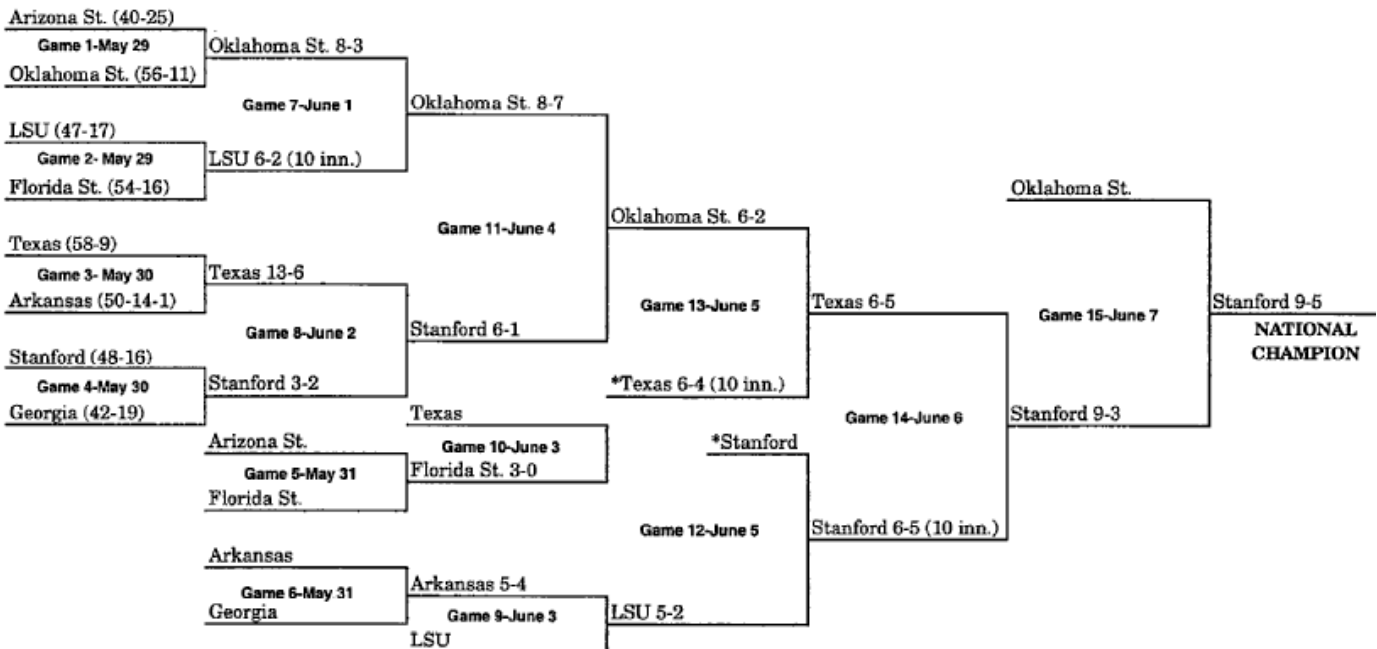

1987 BRACKET (MAY 29-JUNE 7)

*Pairings adjusted for Games 12 and 13 to match teams which have not played previously, or have not played since first round.