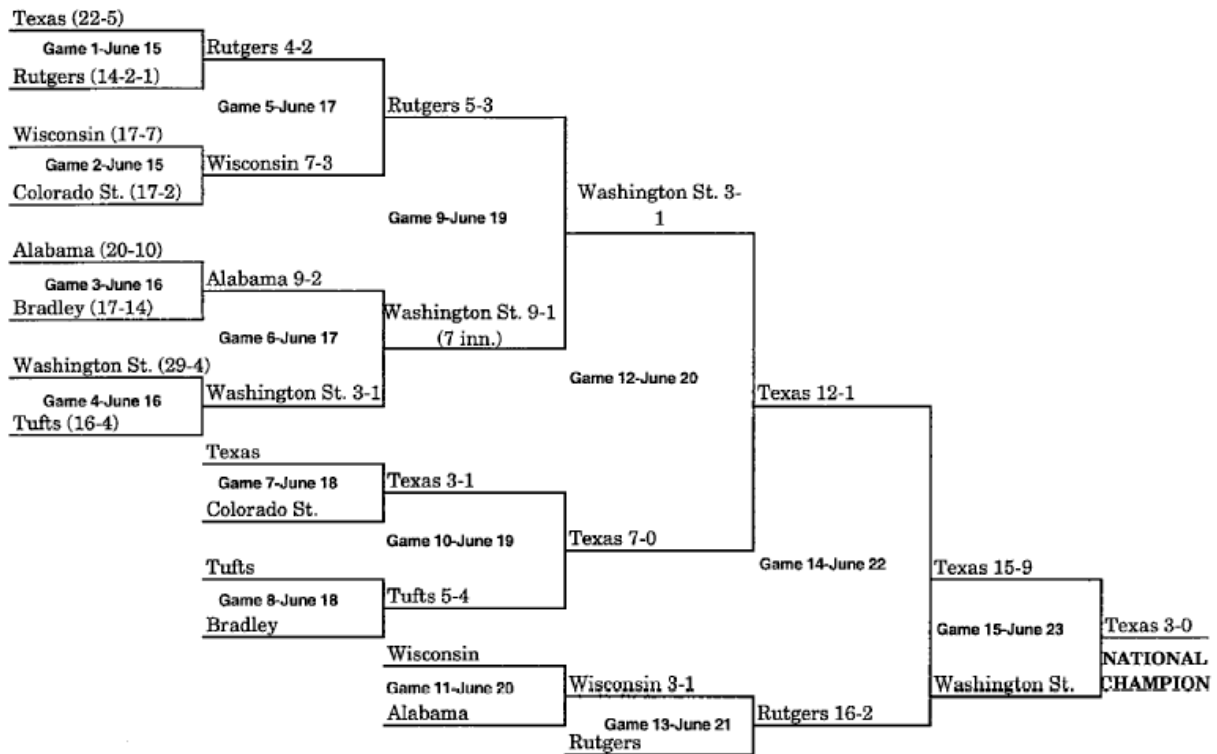

1950 BRACKET (JUNE 15-JUNE 23)