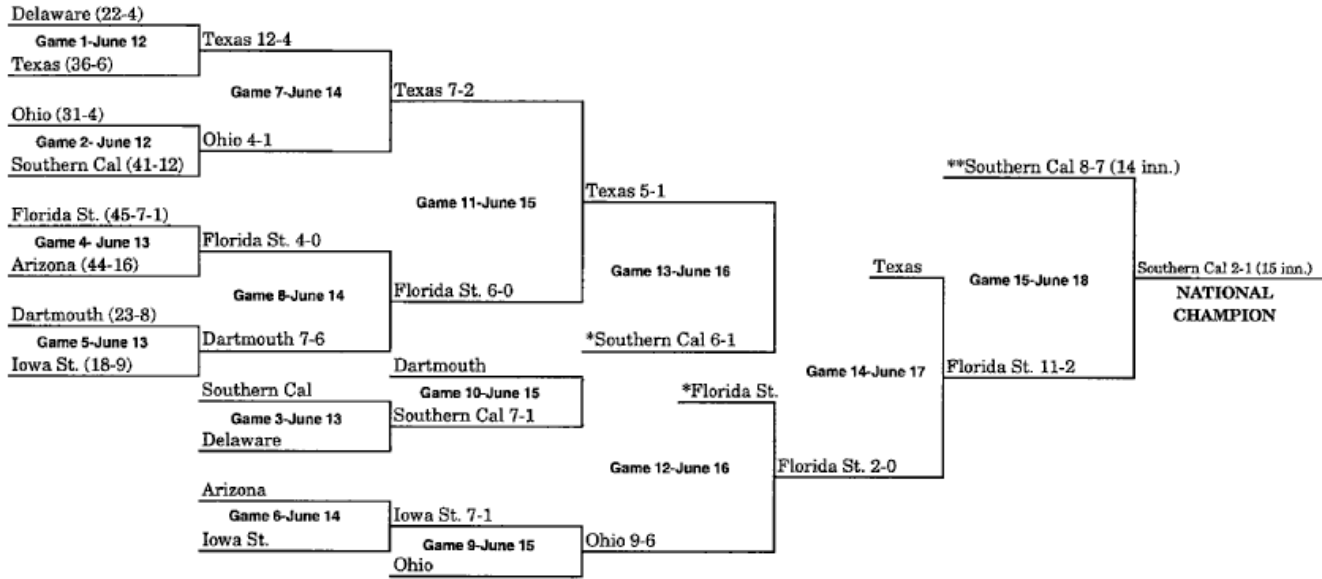

1970 BRACKET (JUNE 12-JUNE 18)

*Pairings adjusted for Games 12 and 13 to match teams which have not played previously, or have not played since first round.

**When three teams remain after Game 13, a drawing determines which team receives a bye to the championship game.