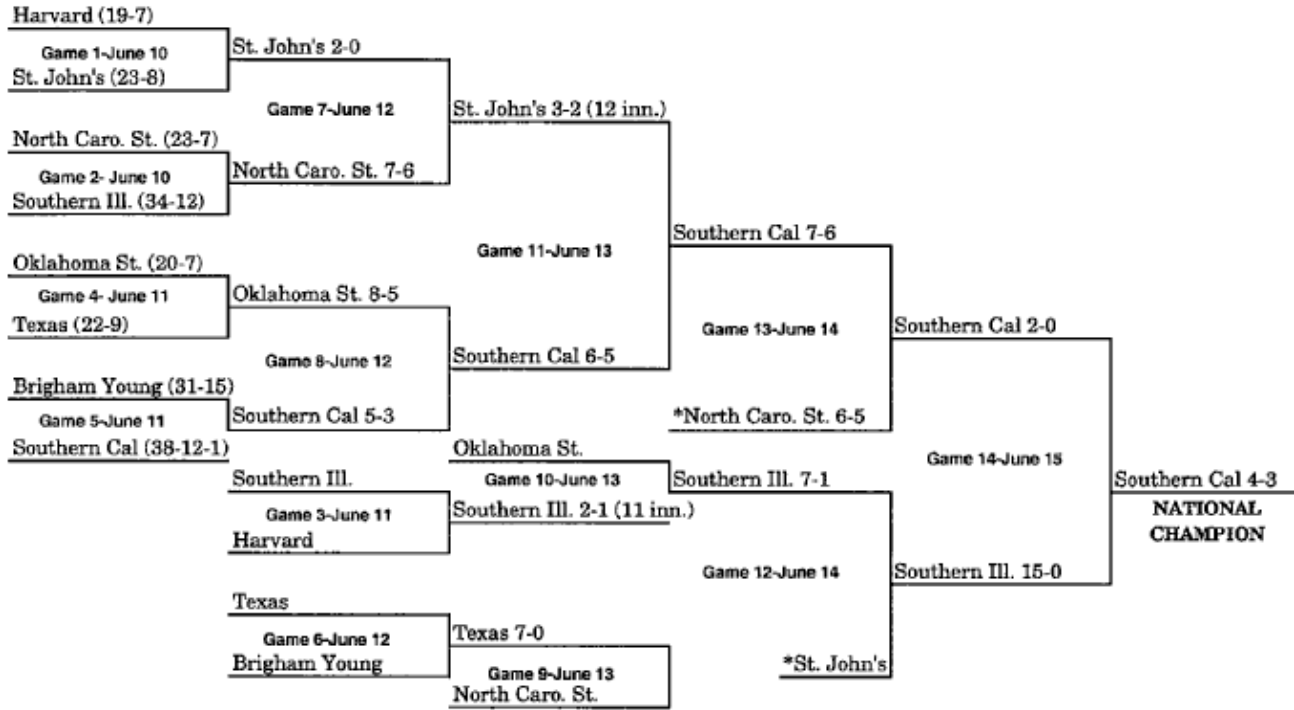

1968 BRACKET (JUNE 10-JUNE 15)

*Pairing adjusted for Games 12 and 13 to match teams which have not played previously, or have not played since first round.