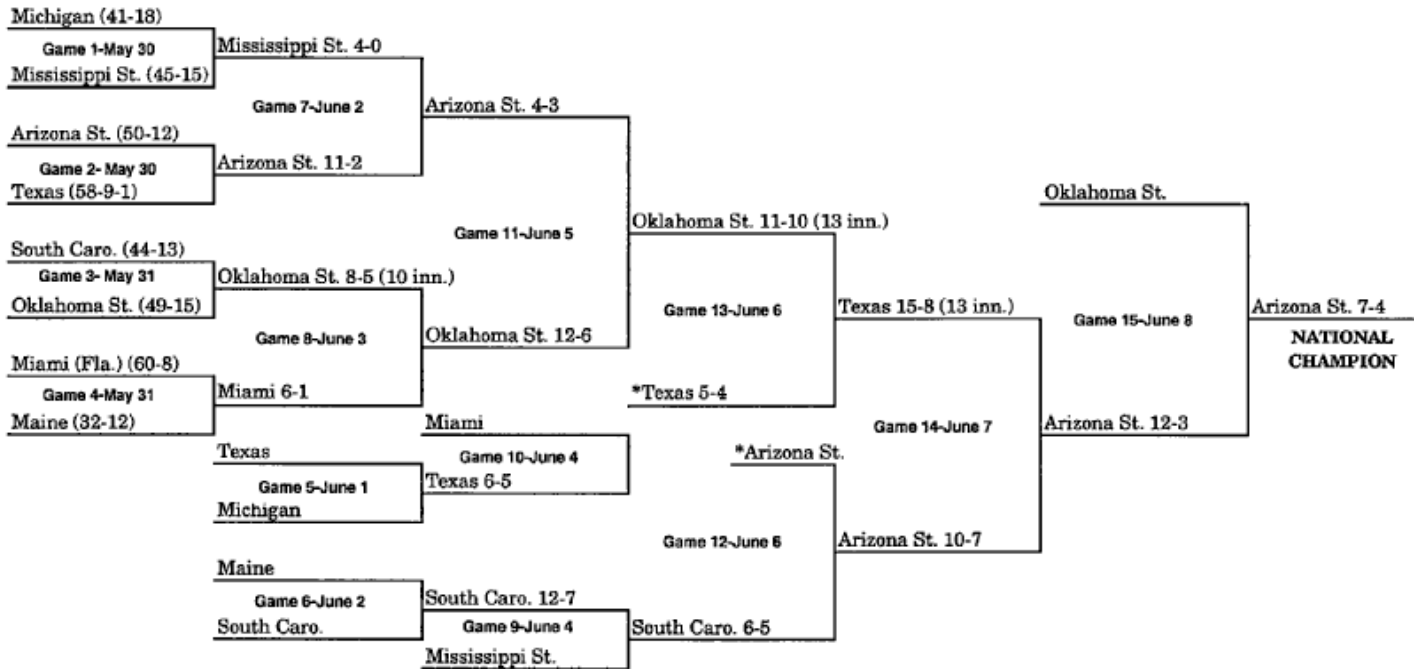

1981 BRACKET (MAY 30-JUNE 8)

*Pairings adjusted for Games 12 and 13 to match teams which have not played previously, or have not played since first round.