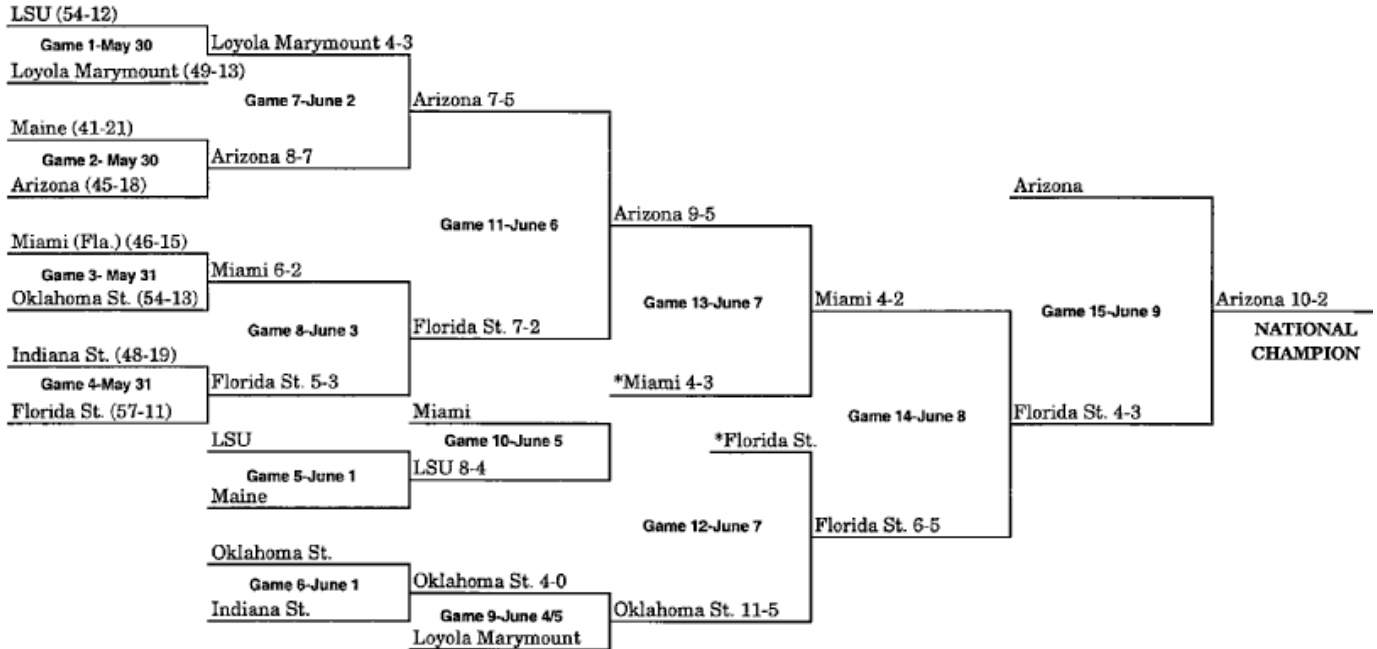

1986 BRACKET (MAY 30-JUNE 9)

*Pairings adjusted for Games 12 and 13 to match teams which have not played previously, or have not played since first round.