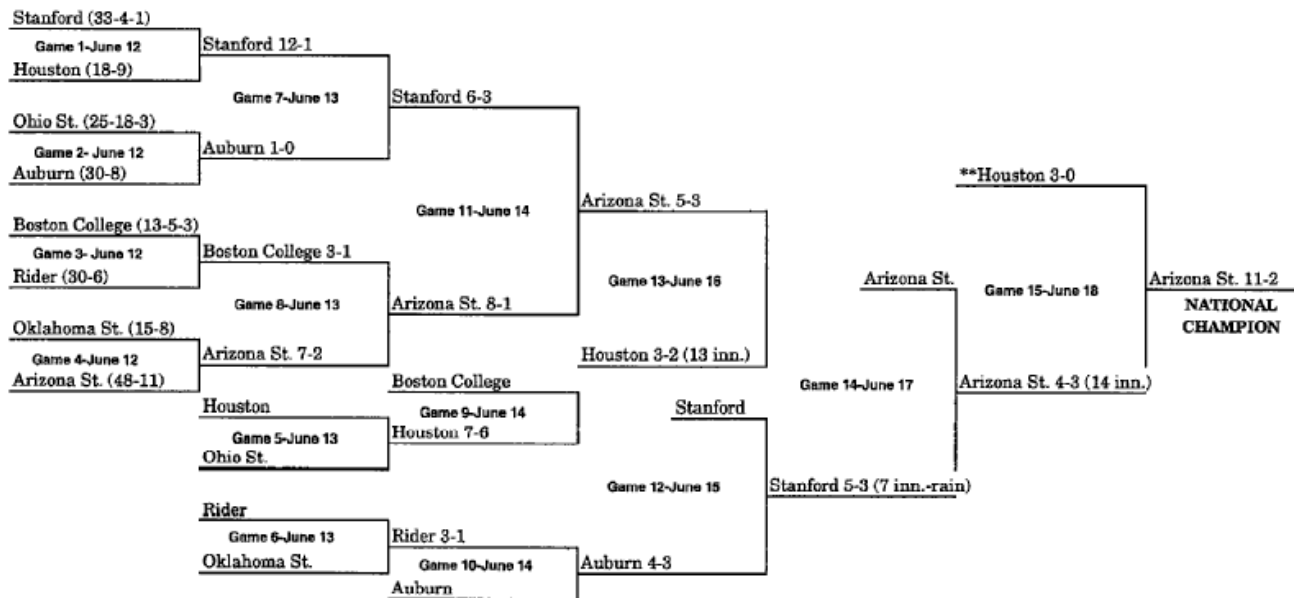

1967 BRACKET (JUNE 12-JUNE 18)

**When three teams remain after Game 13, a drawing determines which team receives a bye to the championship game.