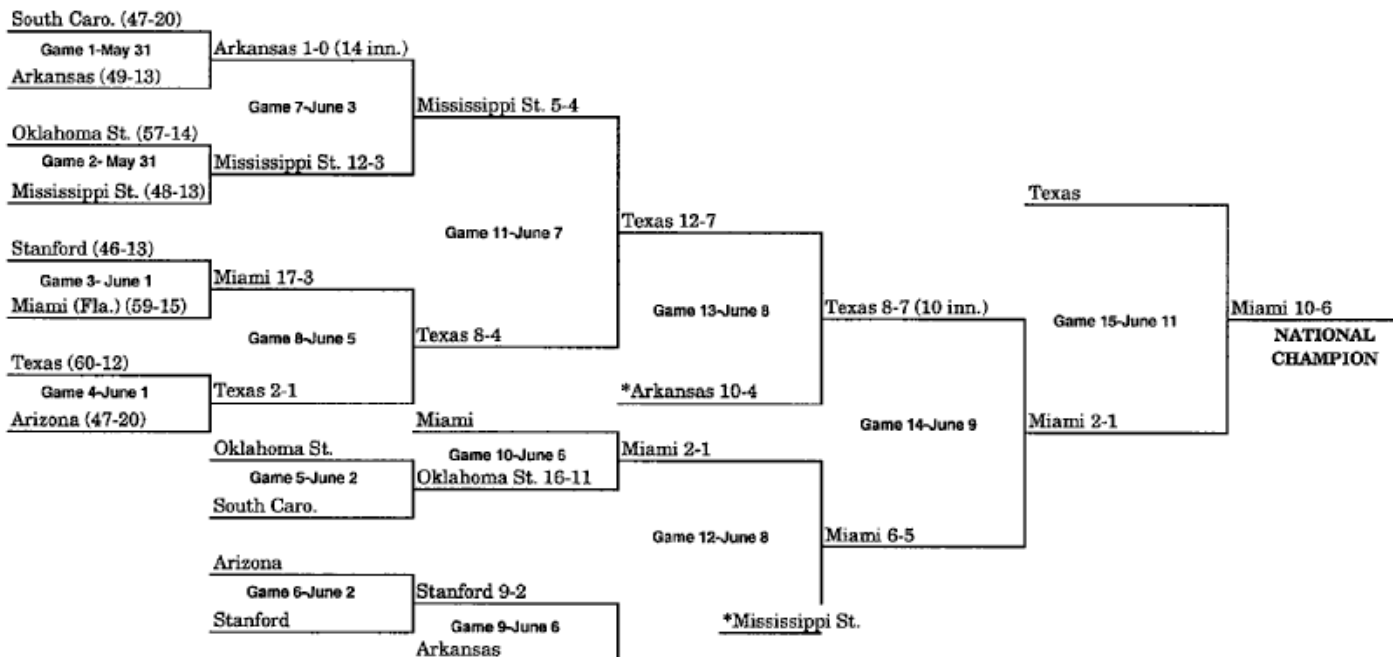

1985 BRACKET (MAY 31-JUNE 11)

*Pairings adjusted for Games 12 and 13 to match teams which have not played previously, or have not played since first round.