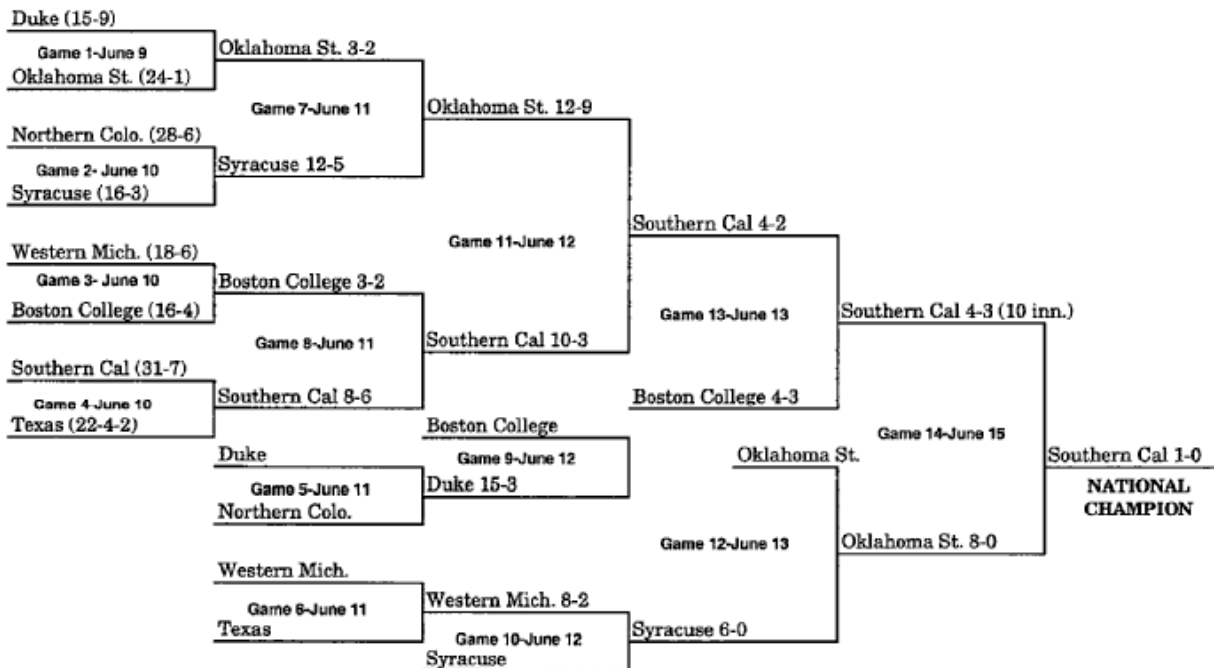

1961 BRACKET (JUNE 9-JUNE 15)