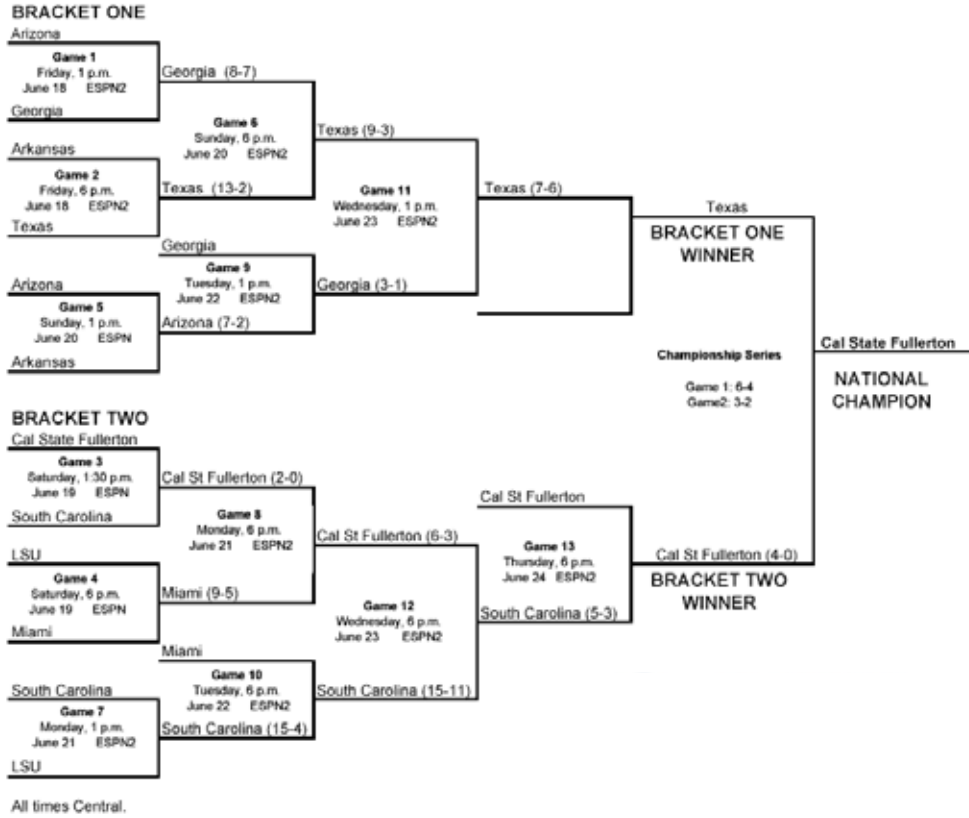

2004 BRACKET (JUNE 18-JUNE 27)