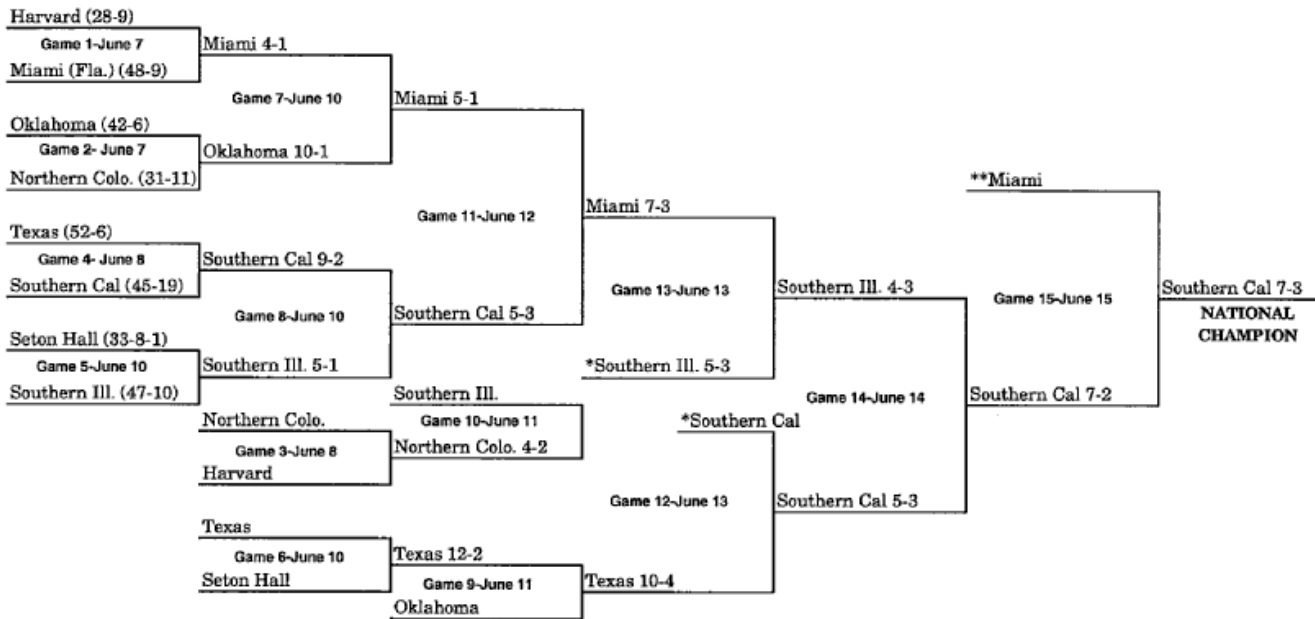

1974 BRACKET (JUNE 7-JUNE 15)

*Pairings adjusted for Games 12 and 13 to match teams which have not played previously, or have not played since first round.

**When three teams remain after Game 13, a drawing determines which team receives a bye to the championship game.