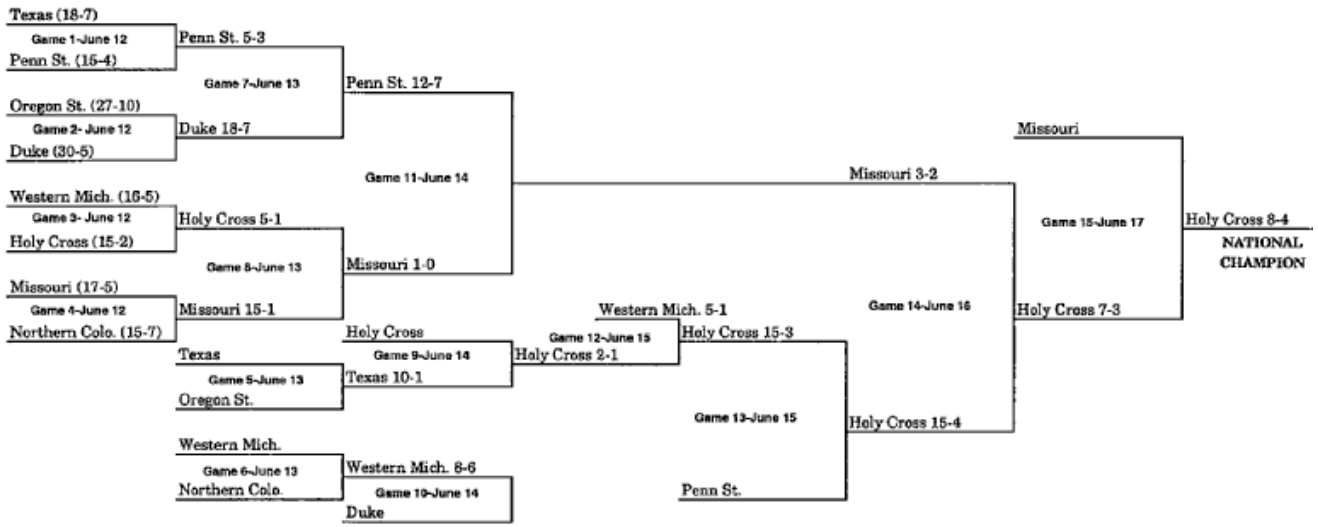

1952 BRACKET (JUNE 12-JUNE 17)