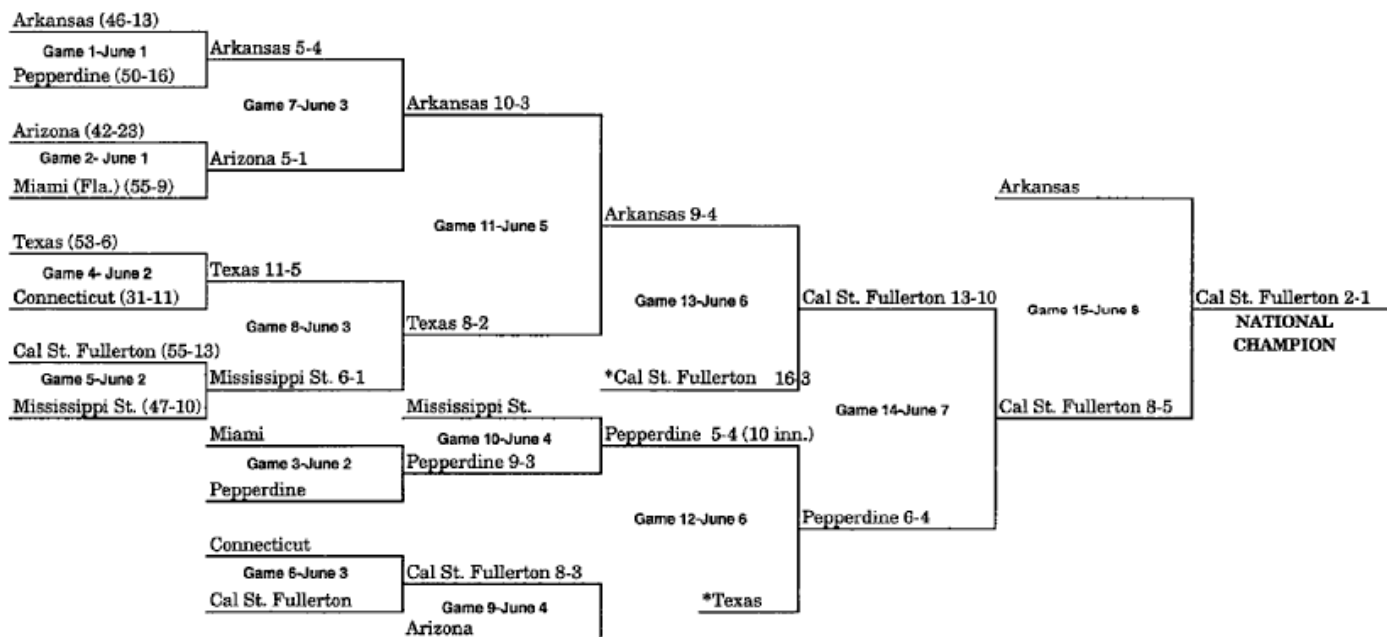

1979 BRACKET (JUNE 1-JUNE 8)

*Pairings adjusted for Games 12 and 13 to match teams which have not played previously, or have not played since first round.