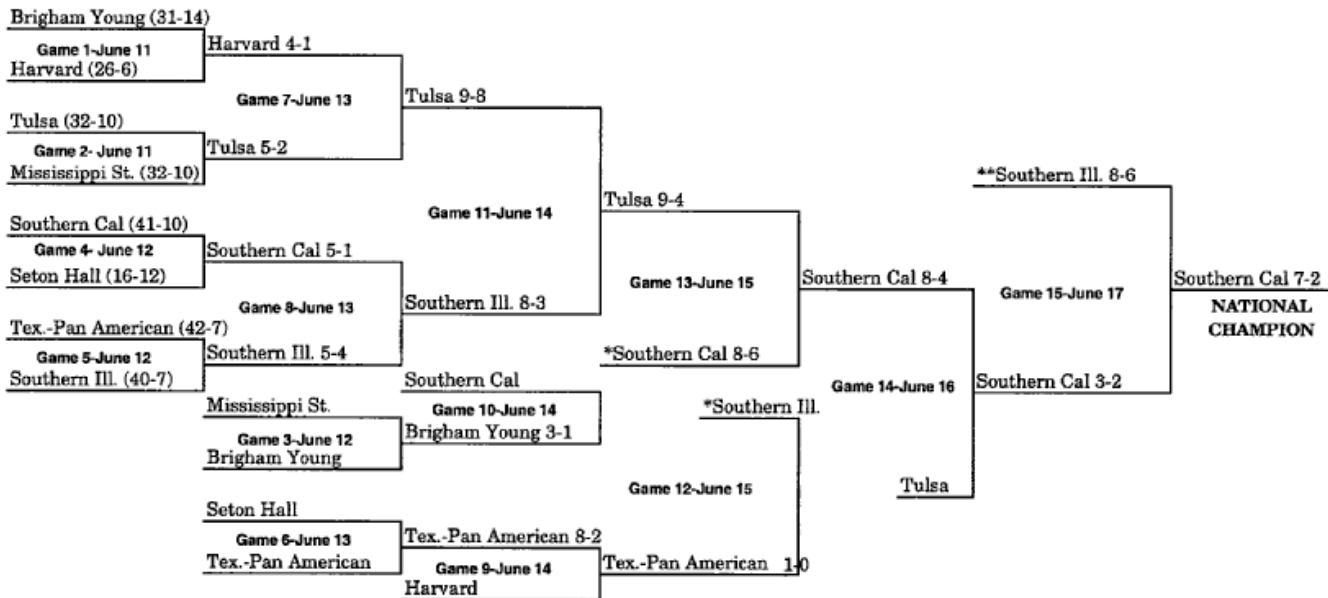

1971 BRACKET (JUNE 11-JUNE 17)

*Pairings adjusted for Games 12 and 13 to match teams which have not played previously, or have not played since first round.

**When three teams remain after Game 13, a drawing determines which team receives a bye to the championship game.