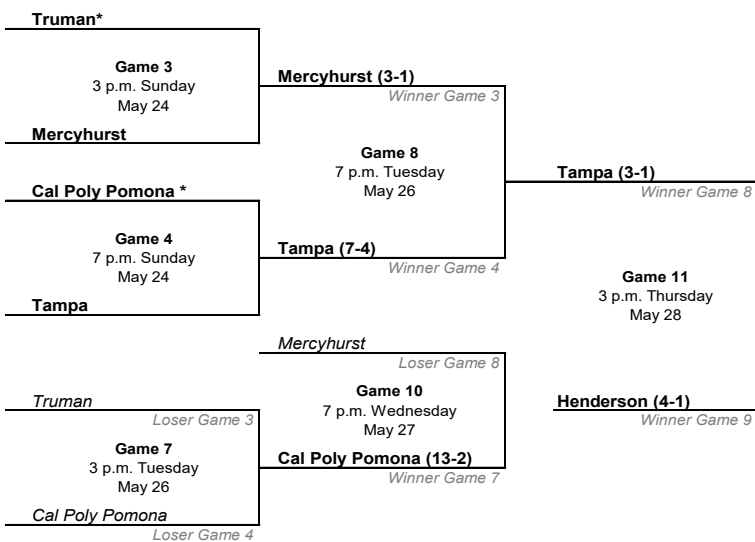

BRACKET TWO

Bracket Notes:

1. If after Game 11 both teams have one loss, these teams will play an 'if necessary' game at 3 pm on Friday
2. If after Game 12 both teams have one loss, these teams will play an 'if necessary' game on Friday. If this is the only game scheduled for Friday it will play at 3 pm. If there are two games, it will be played at 7 pm
3. If any 'if necessary' games are played on Friday, Games 13 and 14 (if necessary) will be played at 3 pm and 7 pm on Saturday.
4. If the winners of Game 11 and Game 12 are both undefeated, they will play Game 13 at 3 pm on Friday, Game 14 at 3 pm on Saturday, and Game 15 (if necessary) at 7 pm on Saturday.

**DII BASEBALL
CHAMPIONSHIP**