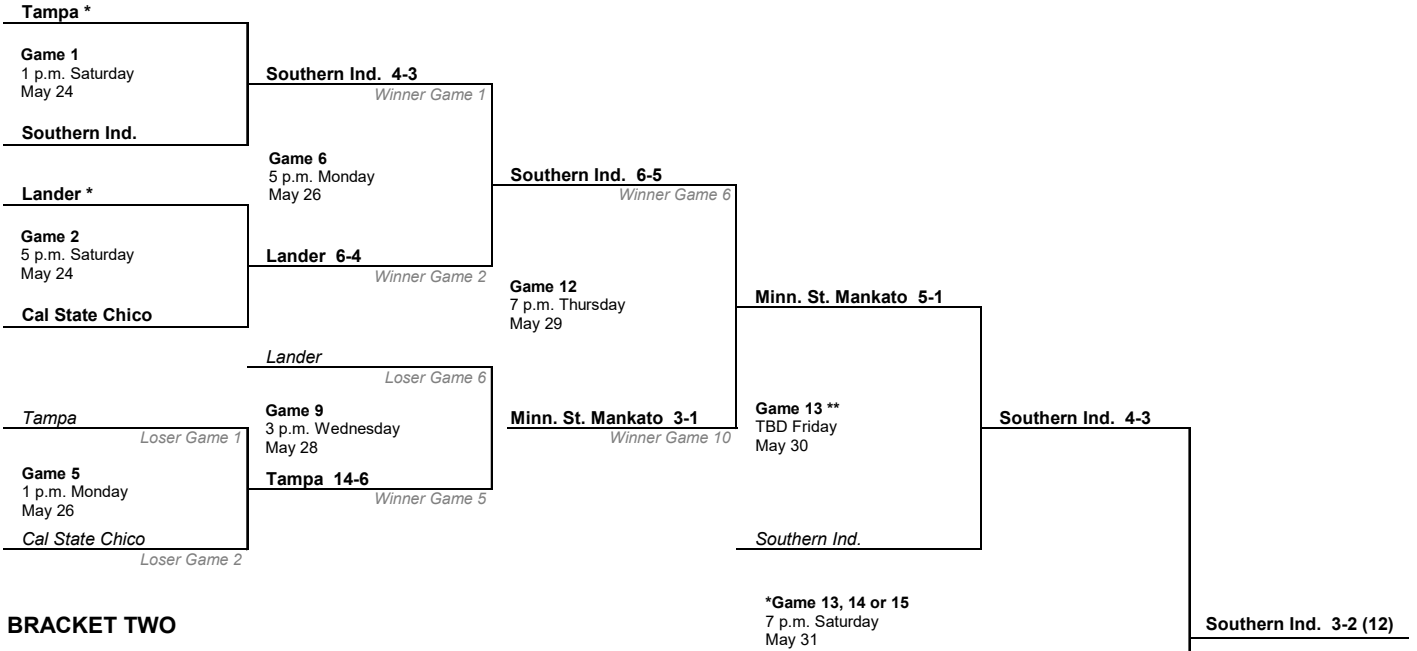

2014 NCAA Division II BASEBALL CHAMPIONSHIP

USA Baseball National Training Complex
Cary, North Carolina
May 24 - 31, 2014

BRACKET ONE

BRACKET TWO