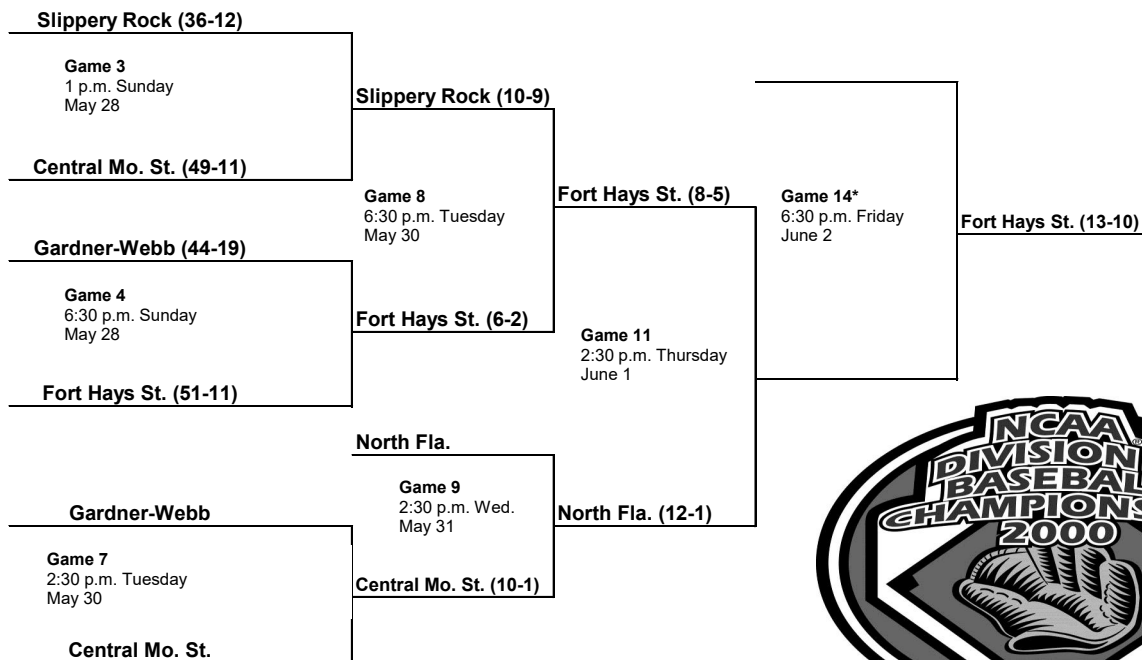

*If both bracket winners are undefeated, there will be no games Friday and the championship will be Game 13.

NCAA/06/02/00/alb