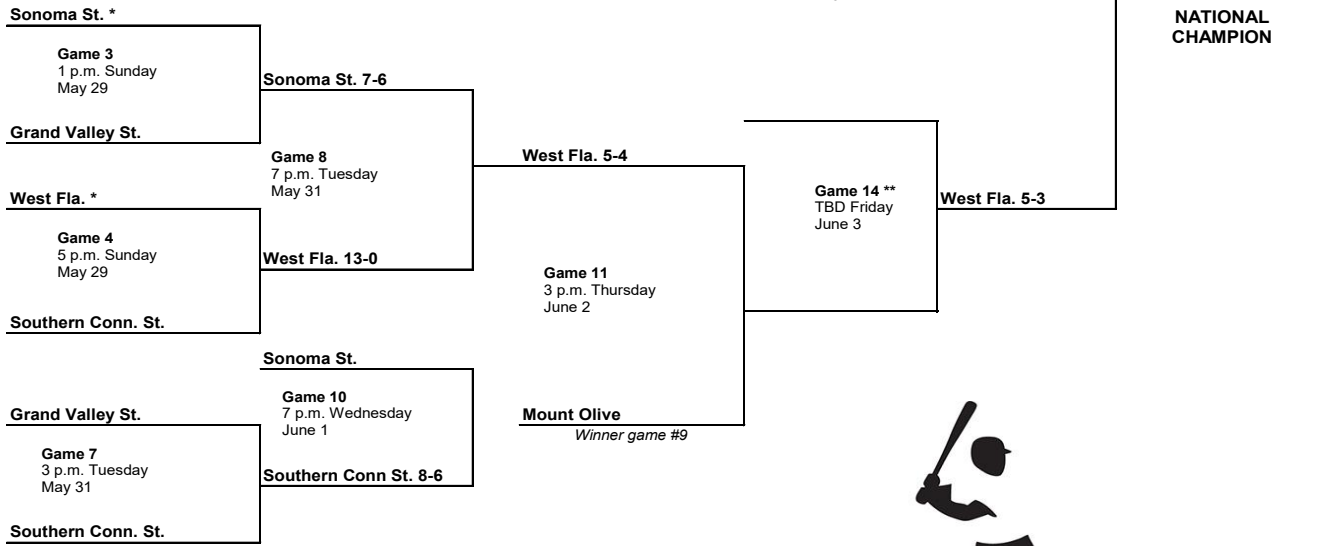

BRACKET TWO

*If both bracket winners are undefeated, there will be no games Friday and the championship will be Game 13.

** If there are two games Friday, times will be 3 p.m. and 7 p.m., if only one game start will be 6 p.m.

**DII BASEBALL
CHAMPIONSHIP**

NCAA/10/25/10/RY