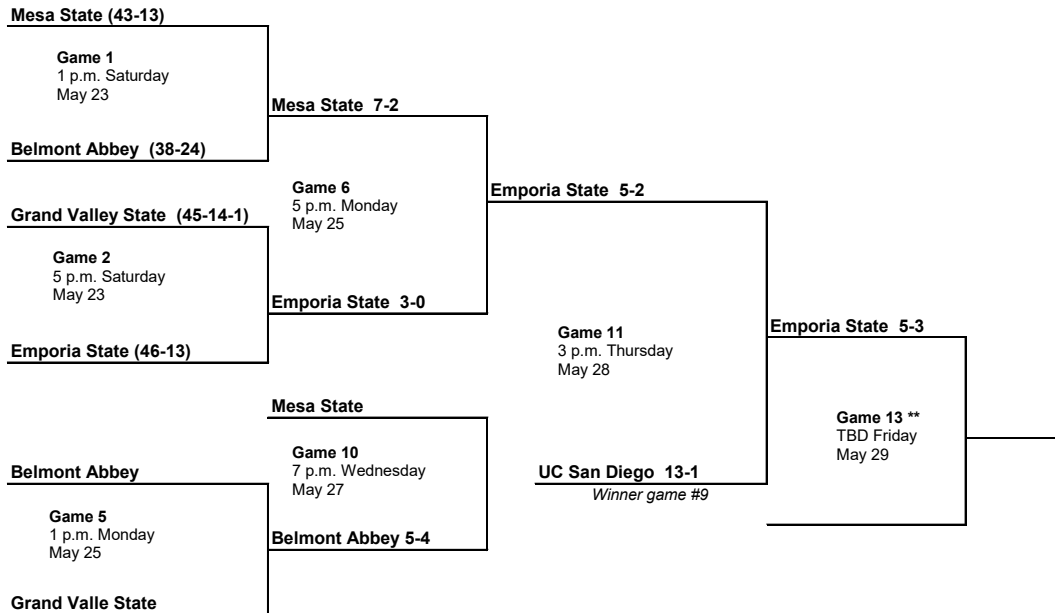

2009 NCAA Division II BASEBALL CHAMPIONSHIP

USA Baseball National Training Complex
Cary, North Carolina
May 23 to 30, 2009

BRACKET ONE