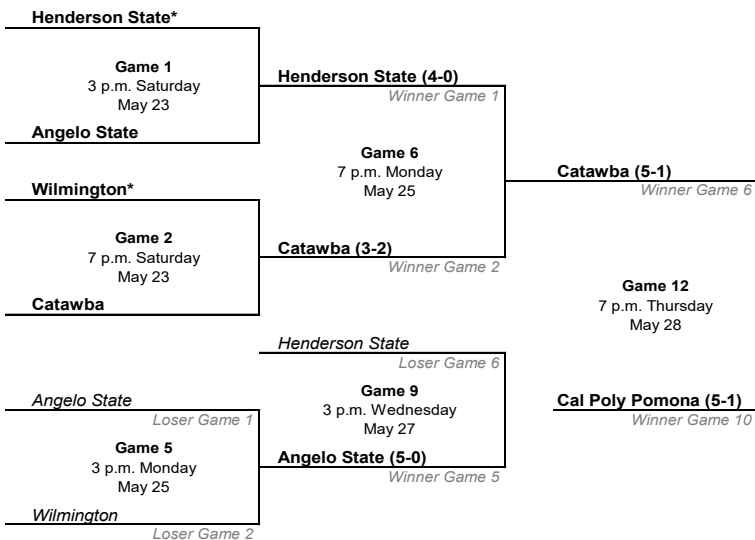

2015 NCAA Division II BASEBALL CHAMPIONSHIP

USA Baseball National Training Complex
Cary, North Carolina
May 23 - 30, 2015

BRACKET ONE