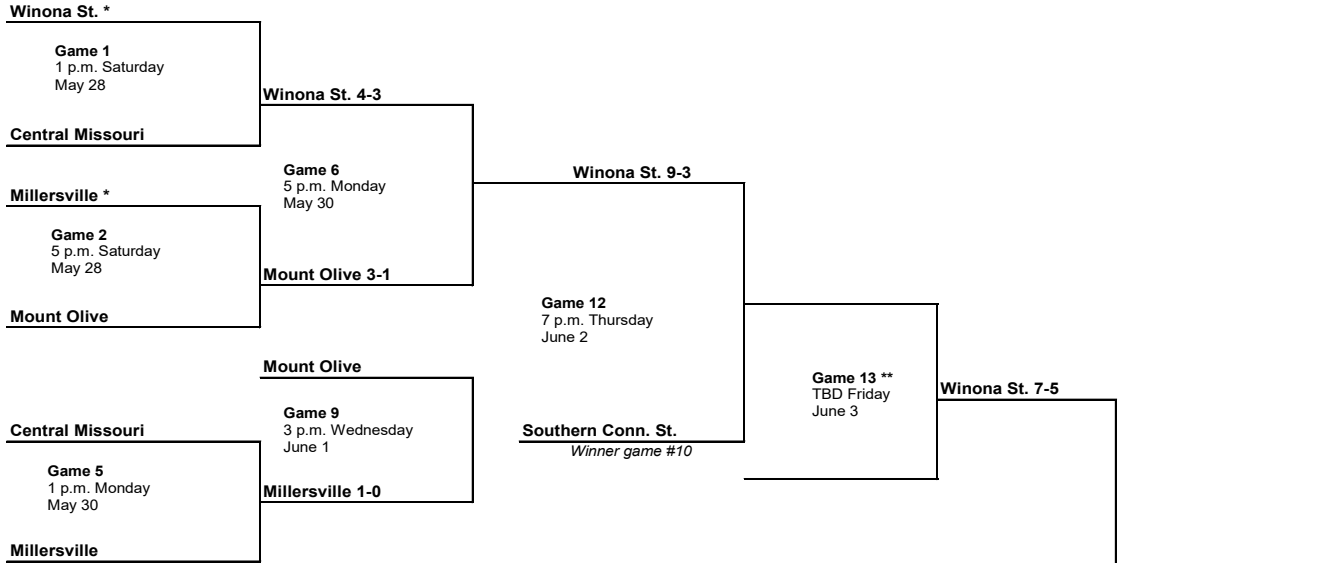

2011 NCAA Division II BASEBALL CHAMPIONSHIP

USA Baseball National Training Complex
Cary, North Carolina
May 28 to June 4, 2011

BRACKET ONE