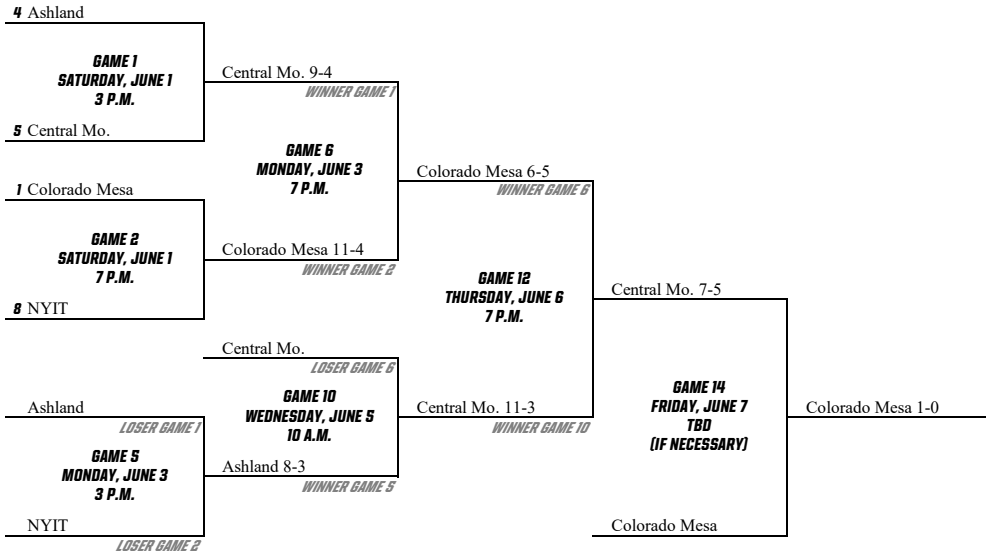

2019 NCAA DIVISION II BASEBALL CHAMPIONSHIP

JUNE 1- JUNE 8, 2019

BRACKET ONE