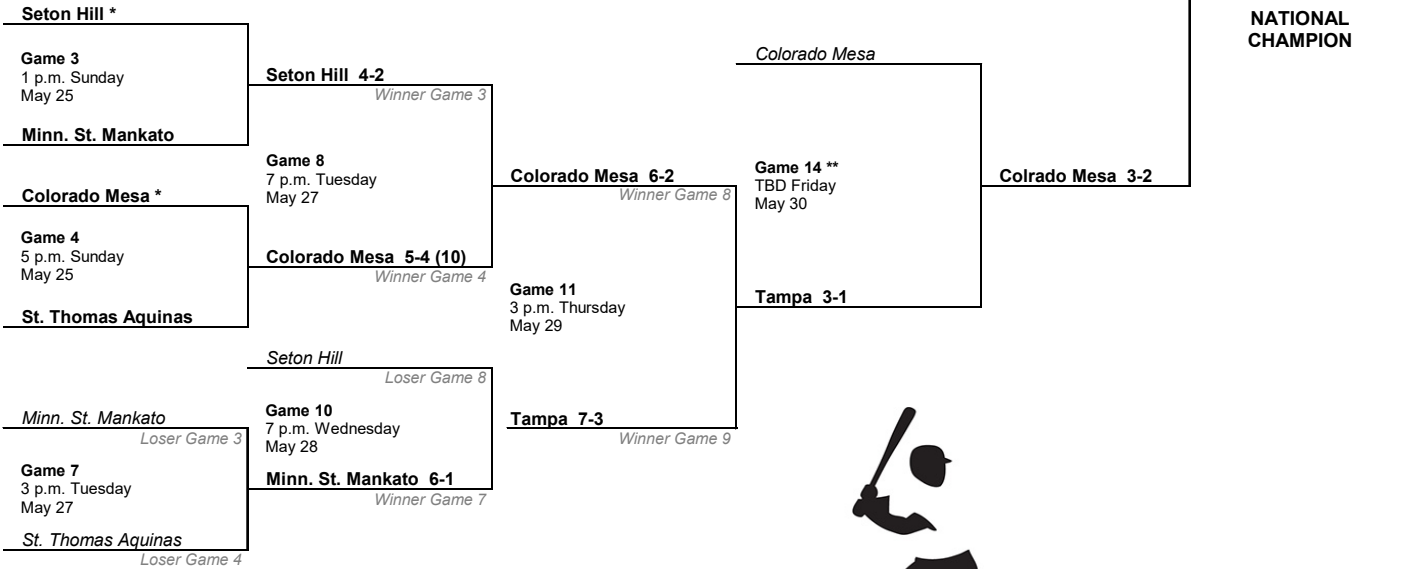

*If both bracket winners are undefeated, there will be no games Friday and the championship will be Game 13.

** If there are two games Friday, times will be 3 p.m. and 7 p.m., if only one game start will be 6 p.m.

© 2014 National Collegiate Athletic Association. No commercial use without the NCAA's written permission. The NCAA opposes all forms of sports wagering.