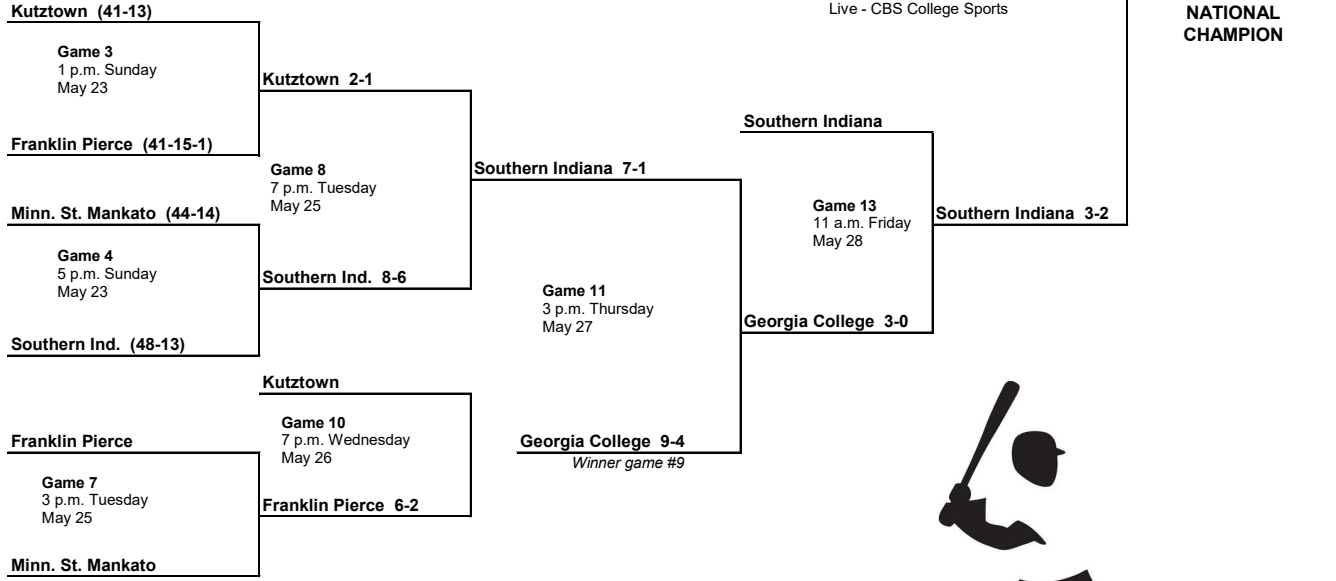

BRACKET TWO