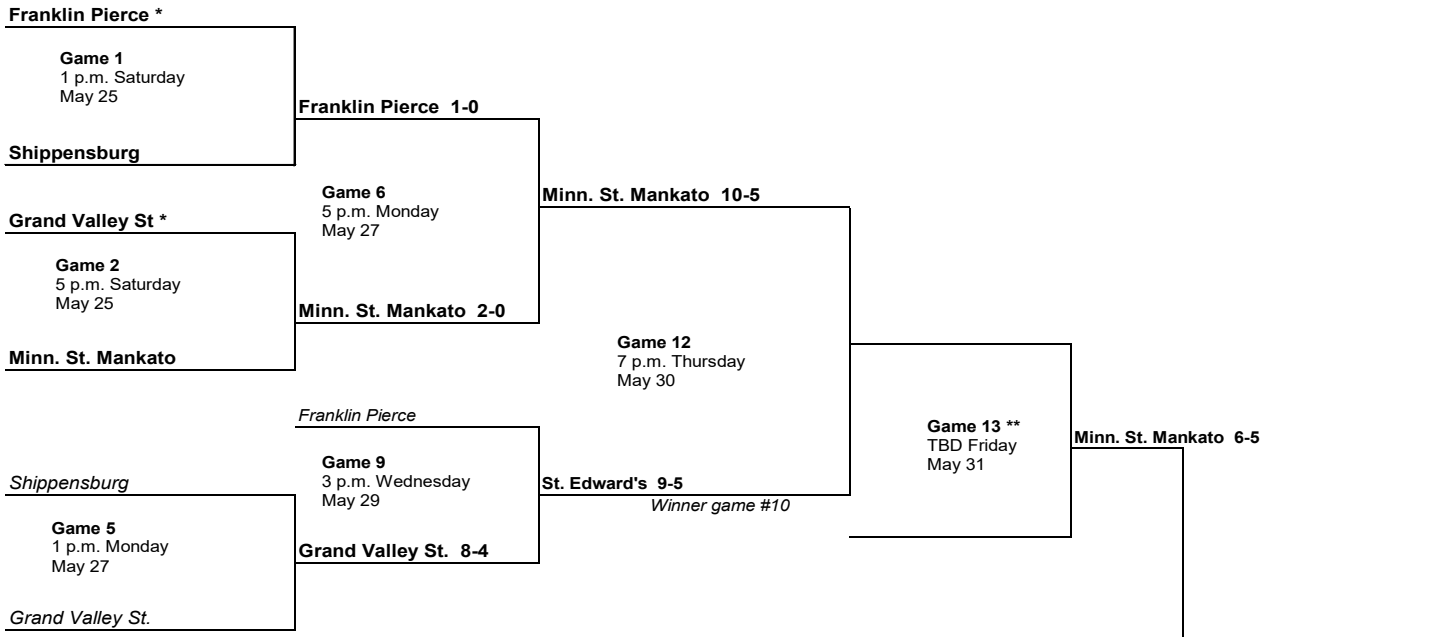

2013 NCAA Division II BASEBALL CHAMPIONSHIP

USA Baseball National Training Complex
Cary, North Carolina
May 25 to June 1, 2013

BRACKET ONE