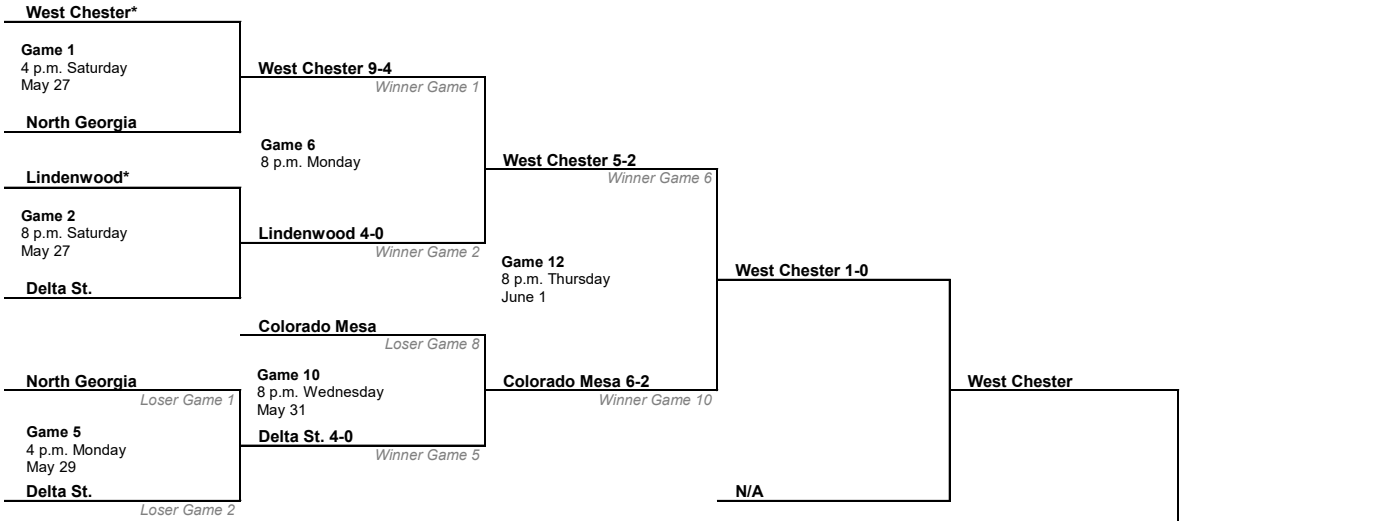

2017 NCAA Division II Baseball Championship

May 27- June 3, 2017

BRACKET ONE