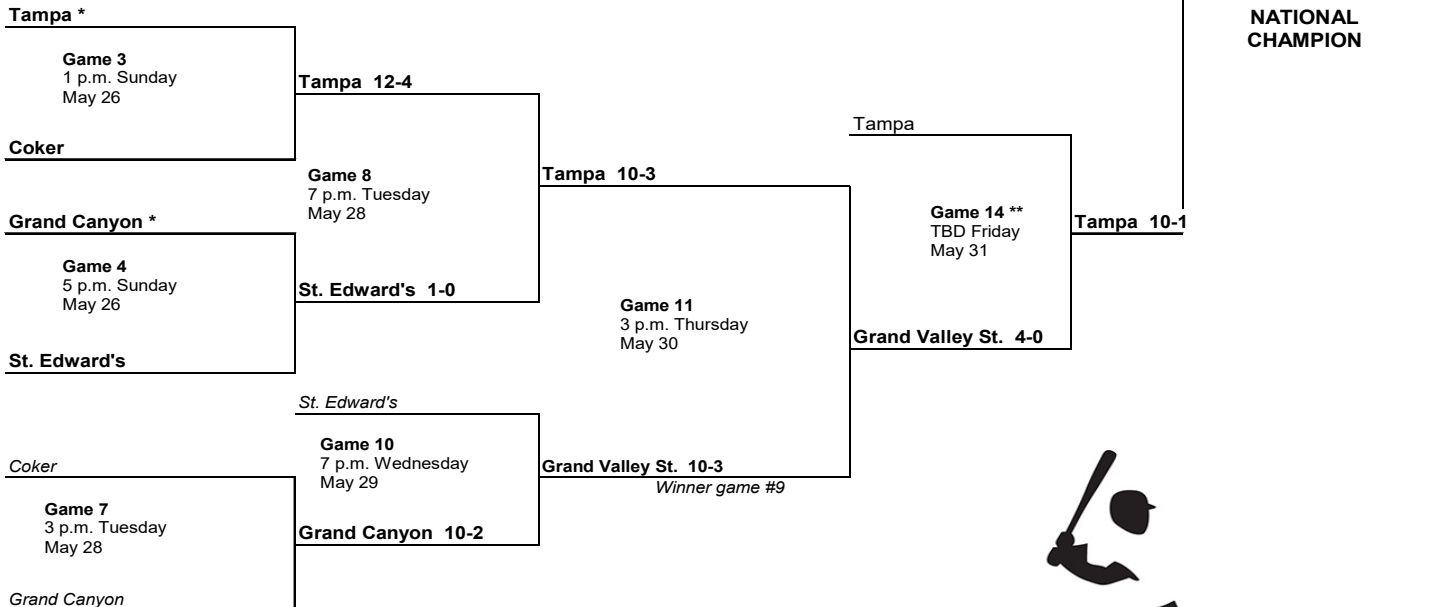

BRACKET TWO

*If both bracket winners are undefeated, there will be no games Friday and the championship will be Game 13.

** If there are two games Friday, times will be 3 p.m. and 7 p.m., if only one game start will be 6 p.m.