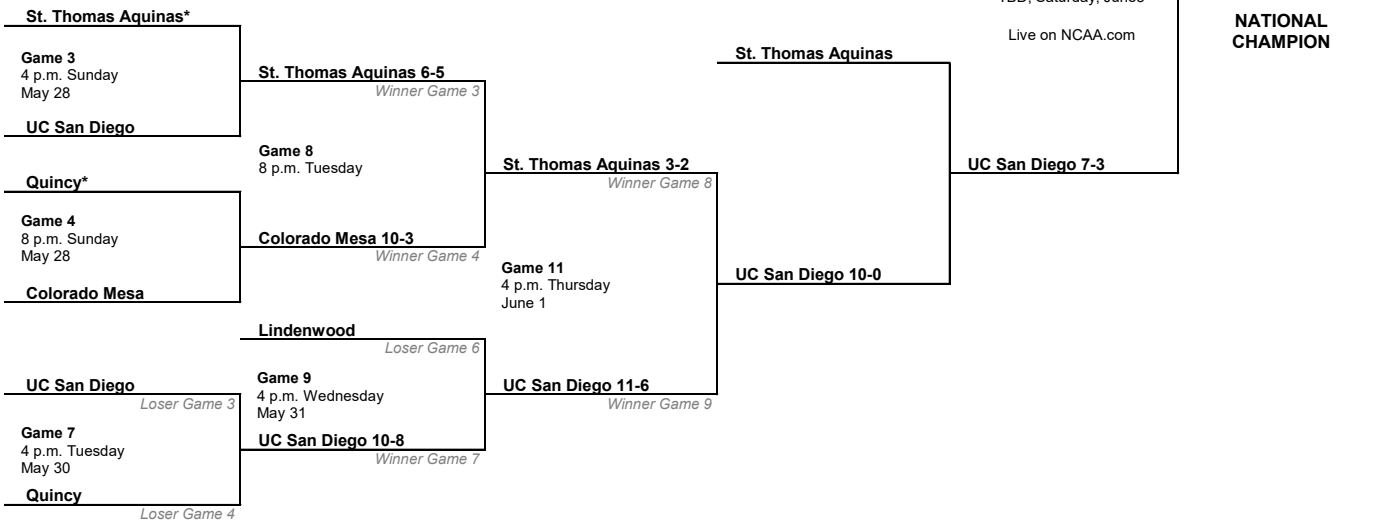

BRACKET TWO

* Denotes home team

ALL times are Eastern time

Bracket Notes:

1. 1 If after Game 11 both teams have one loss, these teams will play an "if necessary" game at 3 p.m. on Friday, June 2.
2. 2 If after Game 12 both teams have one loss, these teams will play an "if necessary" game on Friday, June 2. If this is the only game on Friday, it will be played at 3 p.m. If there are two games, it will be at 7 p.m.
3. 3 If any "if necessary games" are played on Friday, June 2, Games 14 and 15 (if necessary) will be played at 3 p.m. and 7 p.m. on Saturday, June 3.
4. 4 If the winners of Games 11 and 12 are both undefeated, they will play Game 13 at 3 p.m. on Friday, June 2; Game 14 at 3 p.m. on Saturday, June 3; and Game 15 (if necessary) at 7 p.m. on Saturday, June 3.