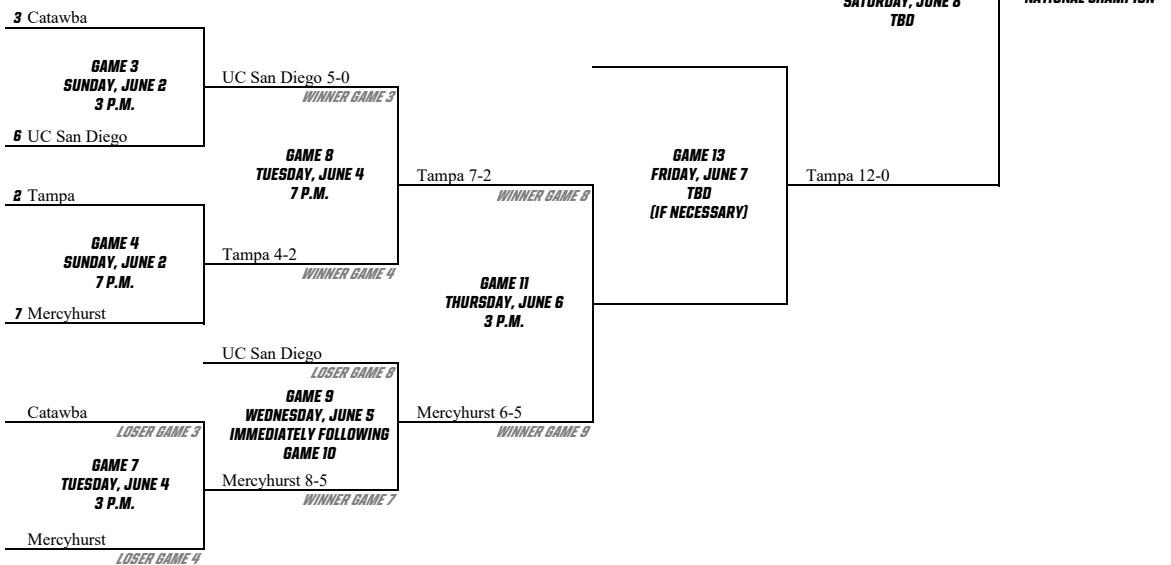

BRACKET TWO

* DENOTES HOME TEAM

ALL TIMES ARE EASTERN TIME

BRACKET NOTES:

1. IF AFTER GAME 11 BOTH TEAMS HAVE ONE LOSS, THESE TEAMS WILL PLAY AN "IF NECESSARY" GAME AT 3 P.M. ON FRIDAY, JUNE 7.
2. IF AFTER GAME 12 BOTH TEAMS HAVE ONE LOSS, THESE TEAMS WILL PLAY AN "IF NECESSARY" GAME ON FRIDAY, JUNE 7. IF THIS IS THE ONLY GAME ON FRIDAY, IT WILL BE PLAYED AT 3 P.M. IF THERE ARE TWO GAMES, IT WILL BE AT 7 P.M.
3. IF ANY "IF NECESSARY GAMES" ARE PLAYED ON FRIDAY, JUNE 7, GAMES 14 AND 15 (IF NECESSARY) WILL BE PLAYED AT 3 P.M. AND 7 P.M. ON SATURDAY, JUNE 8.
4. IF THE WINNERS OF GAMES 11 AND 12 ARE BOTH UNDEFEATED, THEY WILL PLAY GAME 13 AT 3 P.M. ON FRIDAY, JUNE 7; GAME 14 AT 3 P.M. ON SATURDAY, JUNE 8; AND GAME 15 (IF NECESSARY) AT 7 P.M. ON SATURDAY, JUNE 8.

© 2018 NATIONAL COLLEGIATE ATHLETIC ASSOCIATION. NO COMMERCIAL USE WITHOUT THE NCAA'S WRITTEN PERMISSION. THE NCAA OPPOSES ALL FORMS OF SPORTS WAGERING.