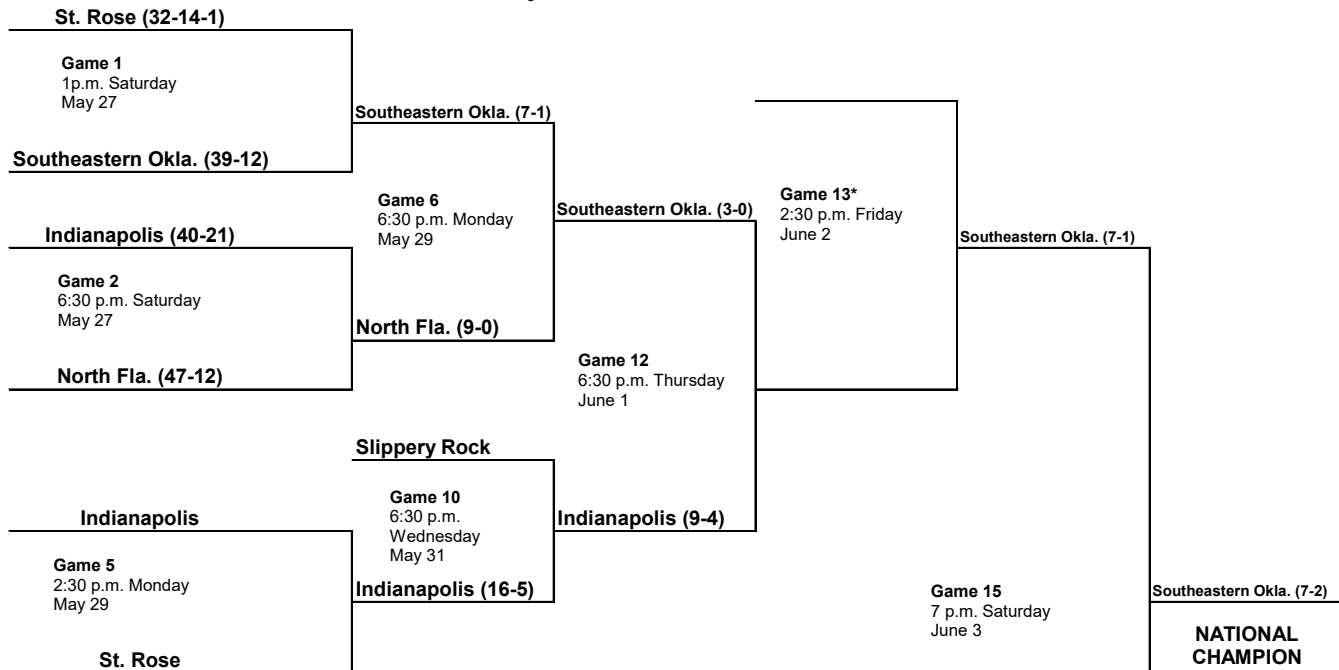

2000 NCAA Division II BASEBALL CHAMPIONSHIP

Paterson Field, Montgomery, Alabama
May 27-June 3, 2000

BRACKET ONE

BRACKET TWO