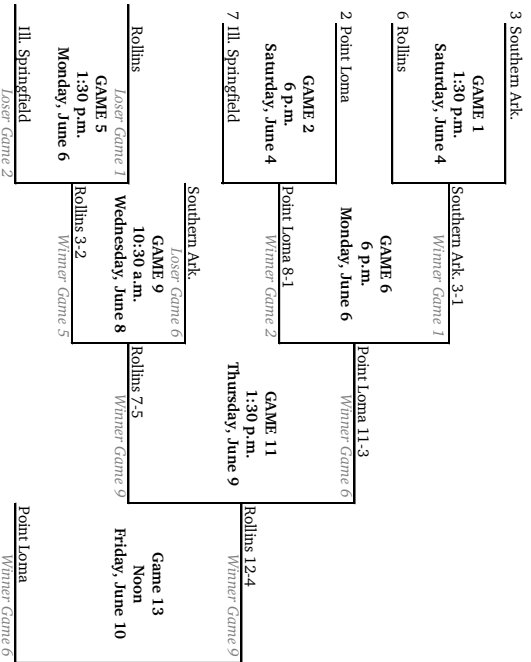

2022 NCAA Division II Baseball Championship

June 4-11, 2022
USA Baseball National Training Complex
Cary, North Carolina

BRACKET ONE