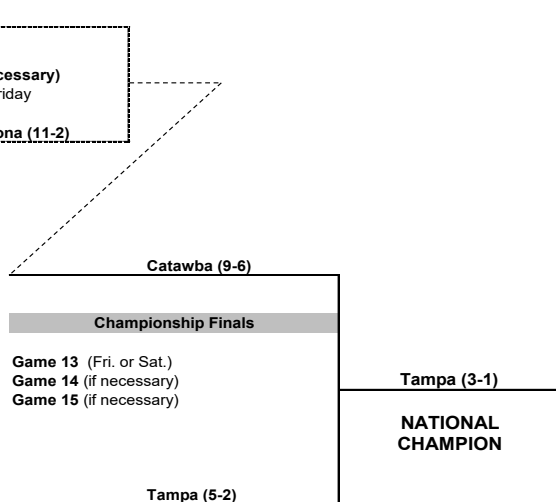

2015 NCAA Division II BASEBALL CHAMPIONSHIP

USA Baseball National Training Complex
Cary, North Carolina
May 23 - 30, 2015

BRACKET ONE

BRACKET TWO

Bracket Notes:

1. If after Game 11 both teams have one loss, these teams will play an 'if necessary' game at 3 pm on Friday
2. If after Game 12 both teams have one loss, these teams will play an 'if necessary' game on Friday. If this is the only game scheduled for Friday it will play at 3 pm. If there are two games, it will be played at 7 pm
3. If any 'if necessary' games are played on Friday, Games 13 and 14 (if necessary) will be played at 3 pm and 7 pm on Saturday.
4. If the winners of Game 11 and Game 12 are both undefeated, they will play Game 13 at 3 pm on Friday, Game 14 at 3 pm on Saturday, and Game 15 (if necessary) at 7 pm on Saturday.

**DII BASEBALL
CHAMPIONSHIP**