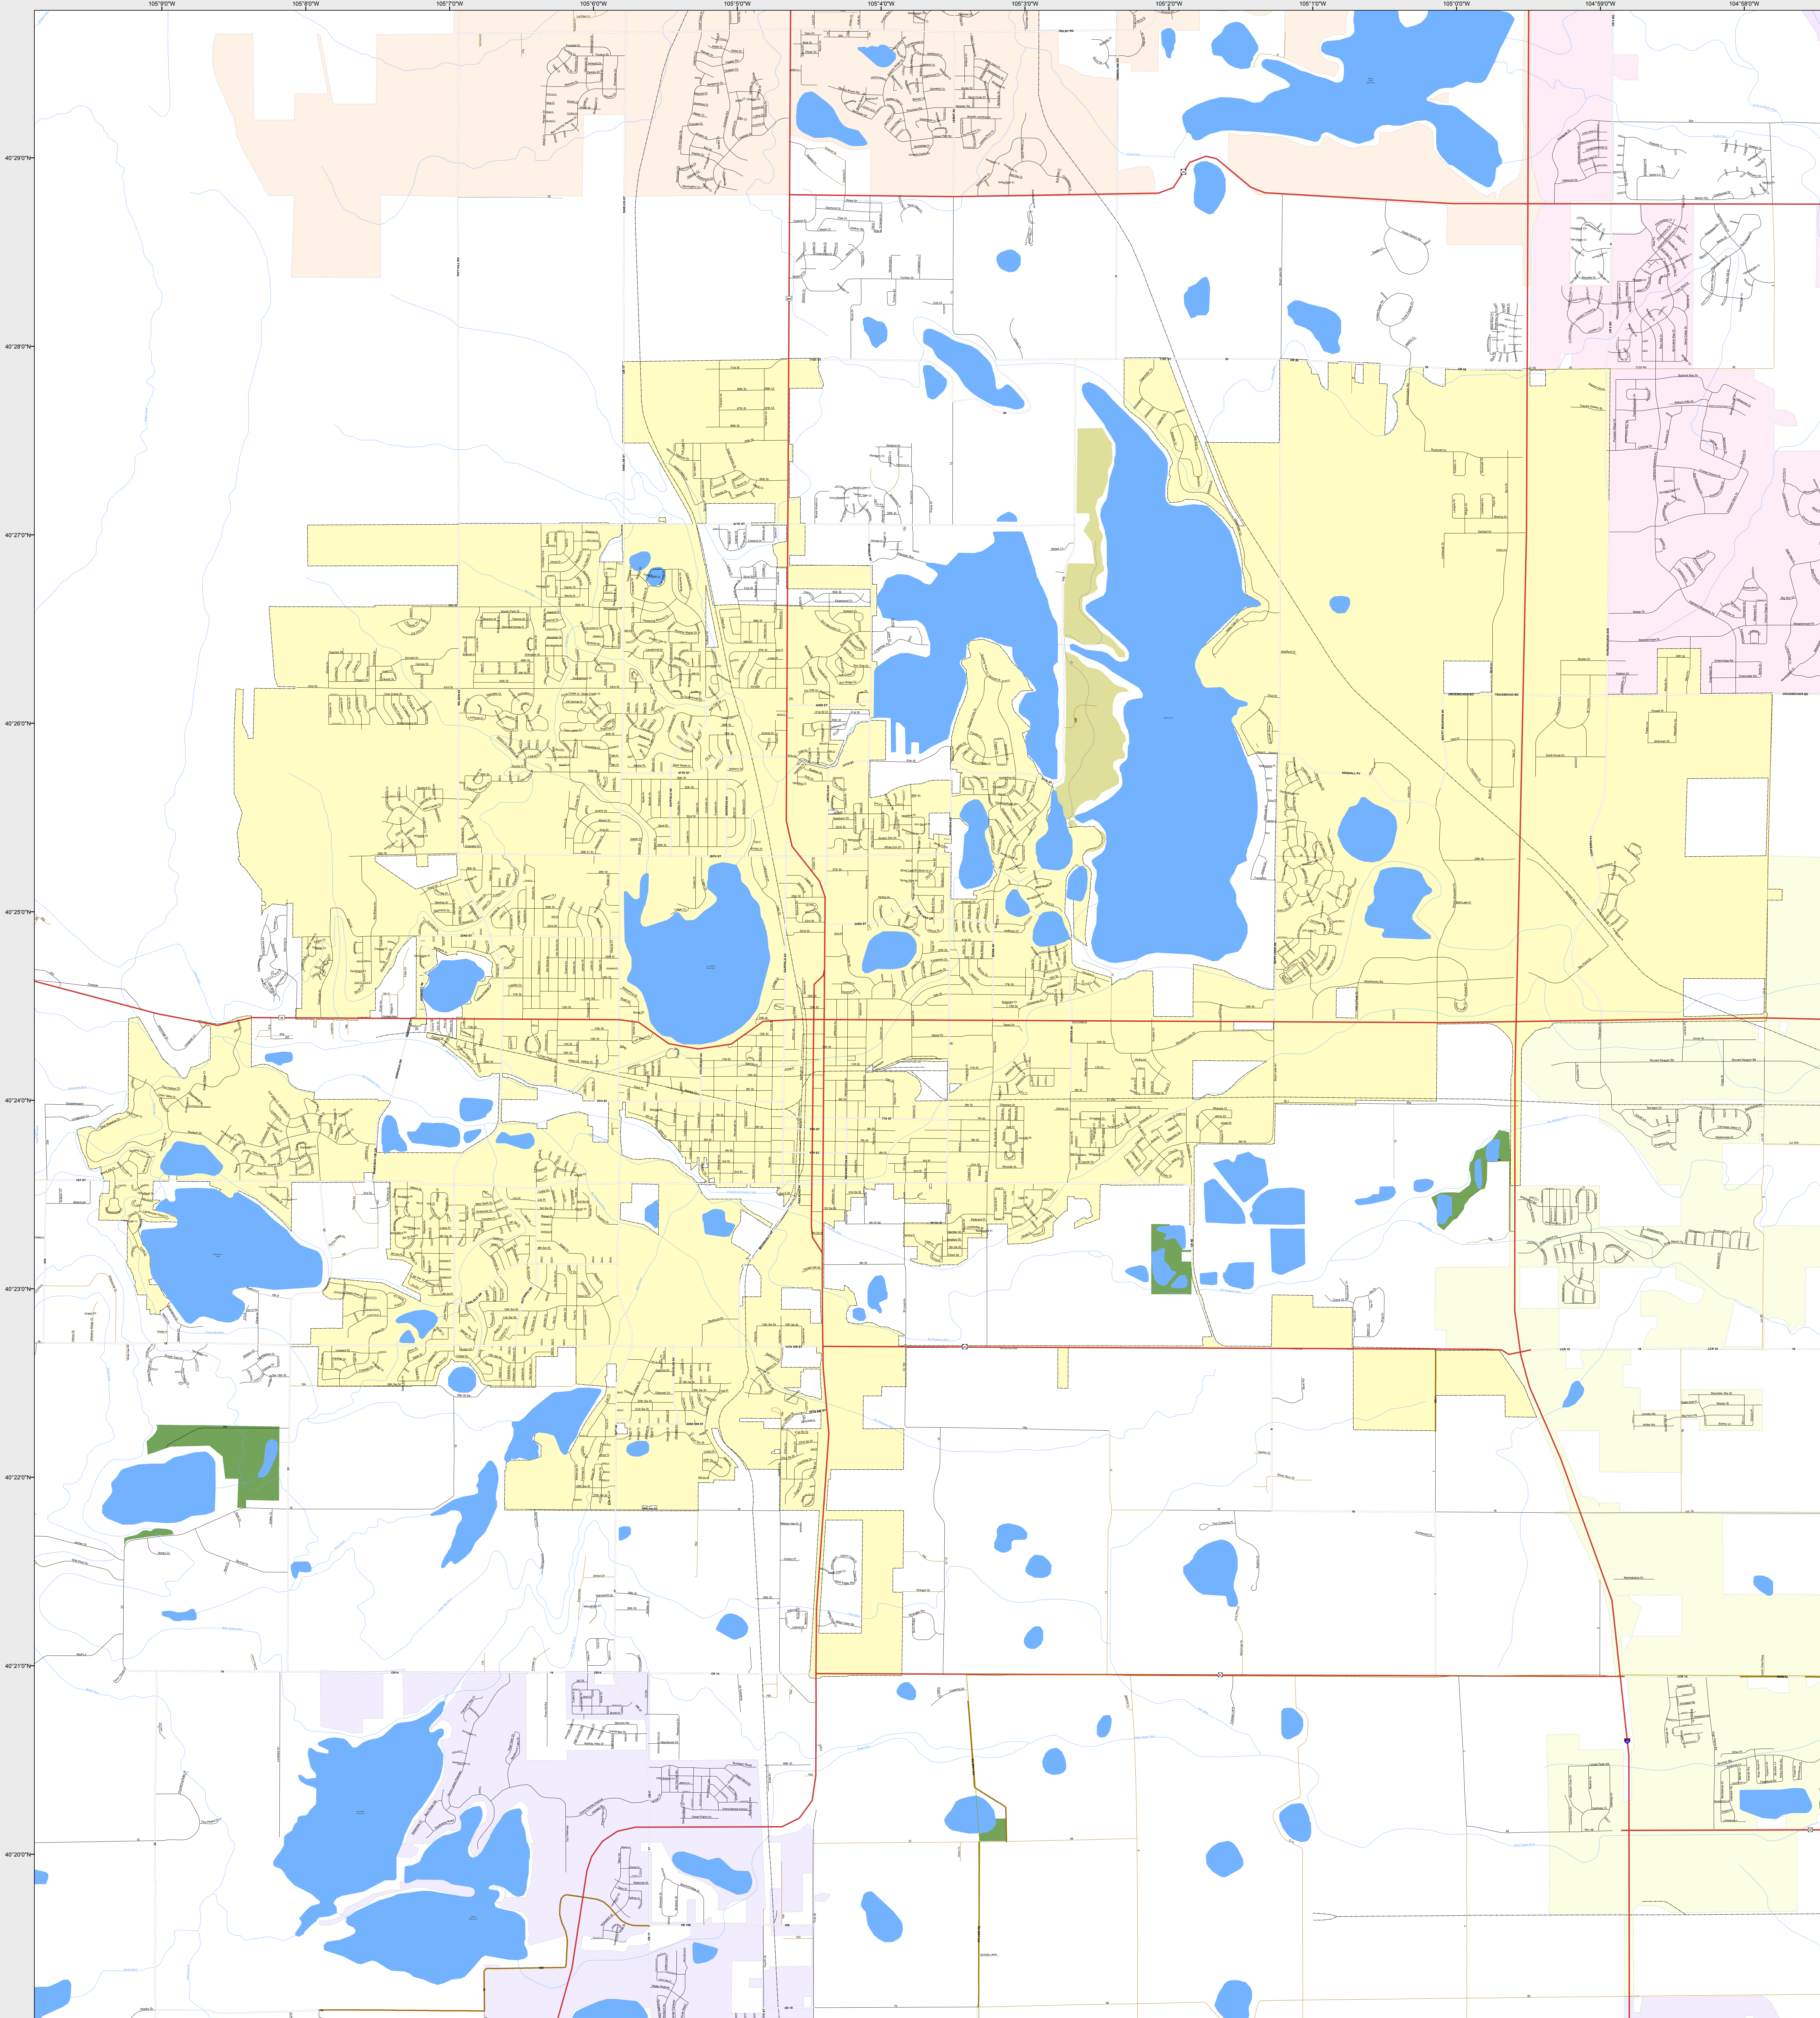

LOVELAND

- Highways
- **Major Roads**
  - Paved
  - Gravel
  - Bladed
- **Local Roads**
  - Paved
  - Gravel
  - Bladed
- **Base Data**
  - City Limits
  - Counties
  - Cemetery
  - Lakes
  - Rivers/Streams
  - Railroads
- **Public Land Classification**
  - Public Lands
  - State Lands
  - National or State Forest
  - National Parks/Monuments
  - Indian Reservations
  - Military/Federal
  - Wilderness Areas

0 0.35 0.7 Miles

State of Colorado

This city is located in the following count(ies):
Larimer