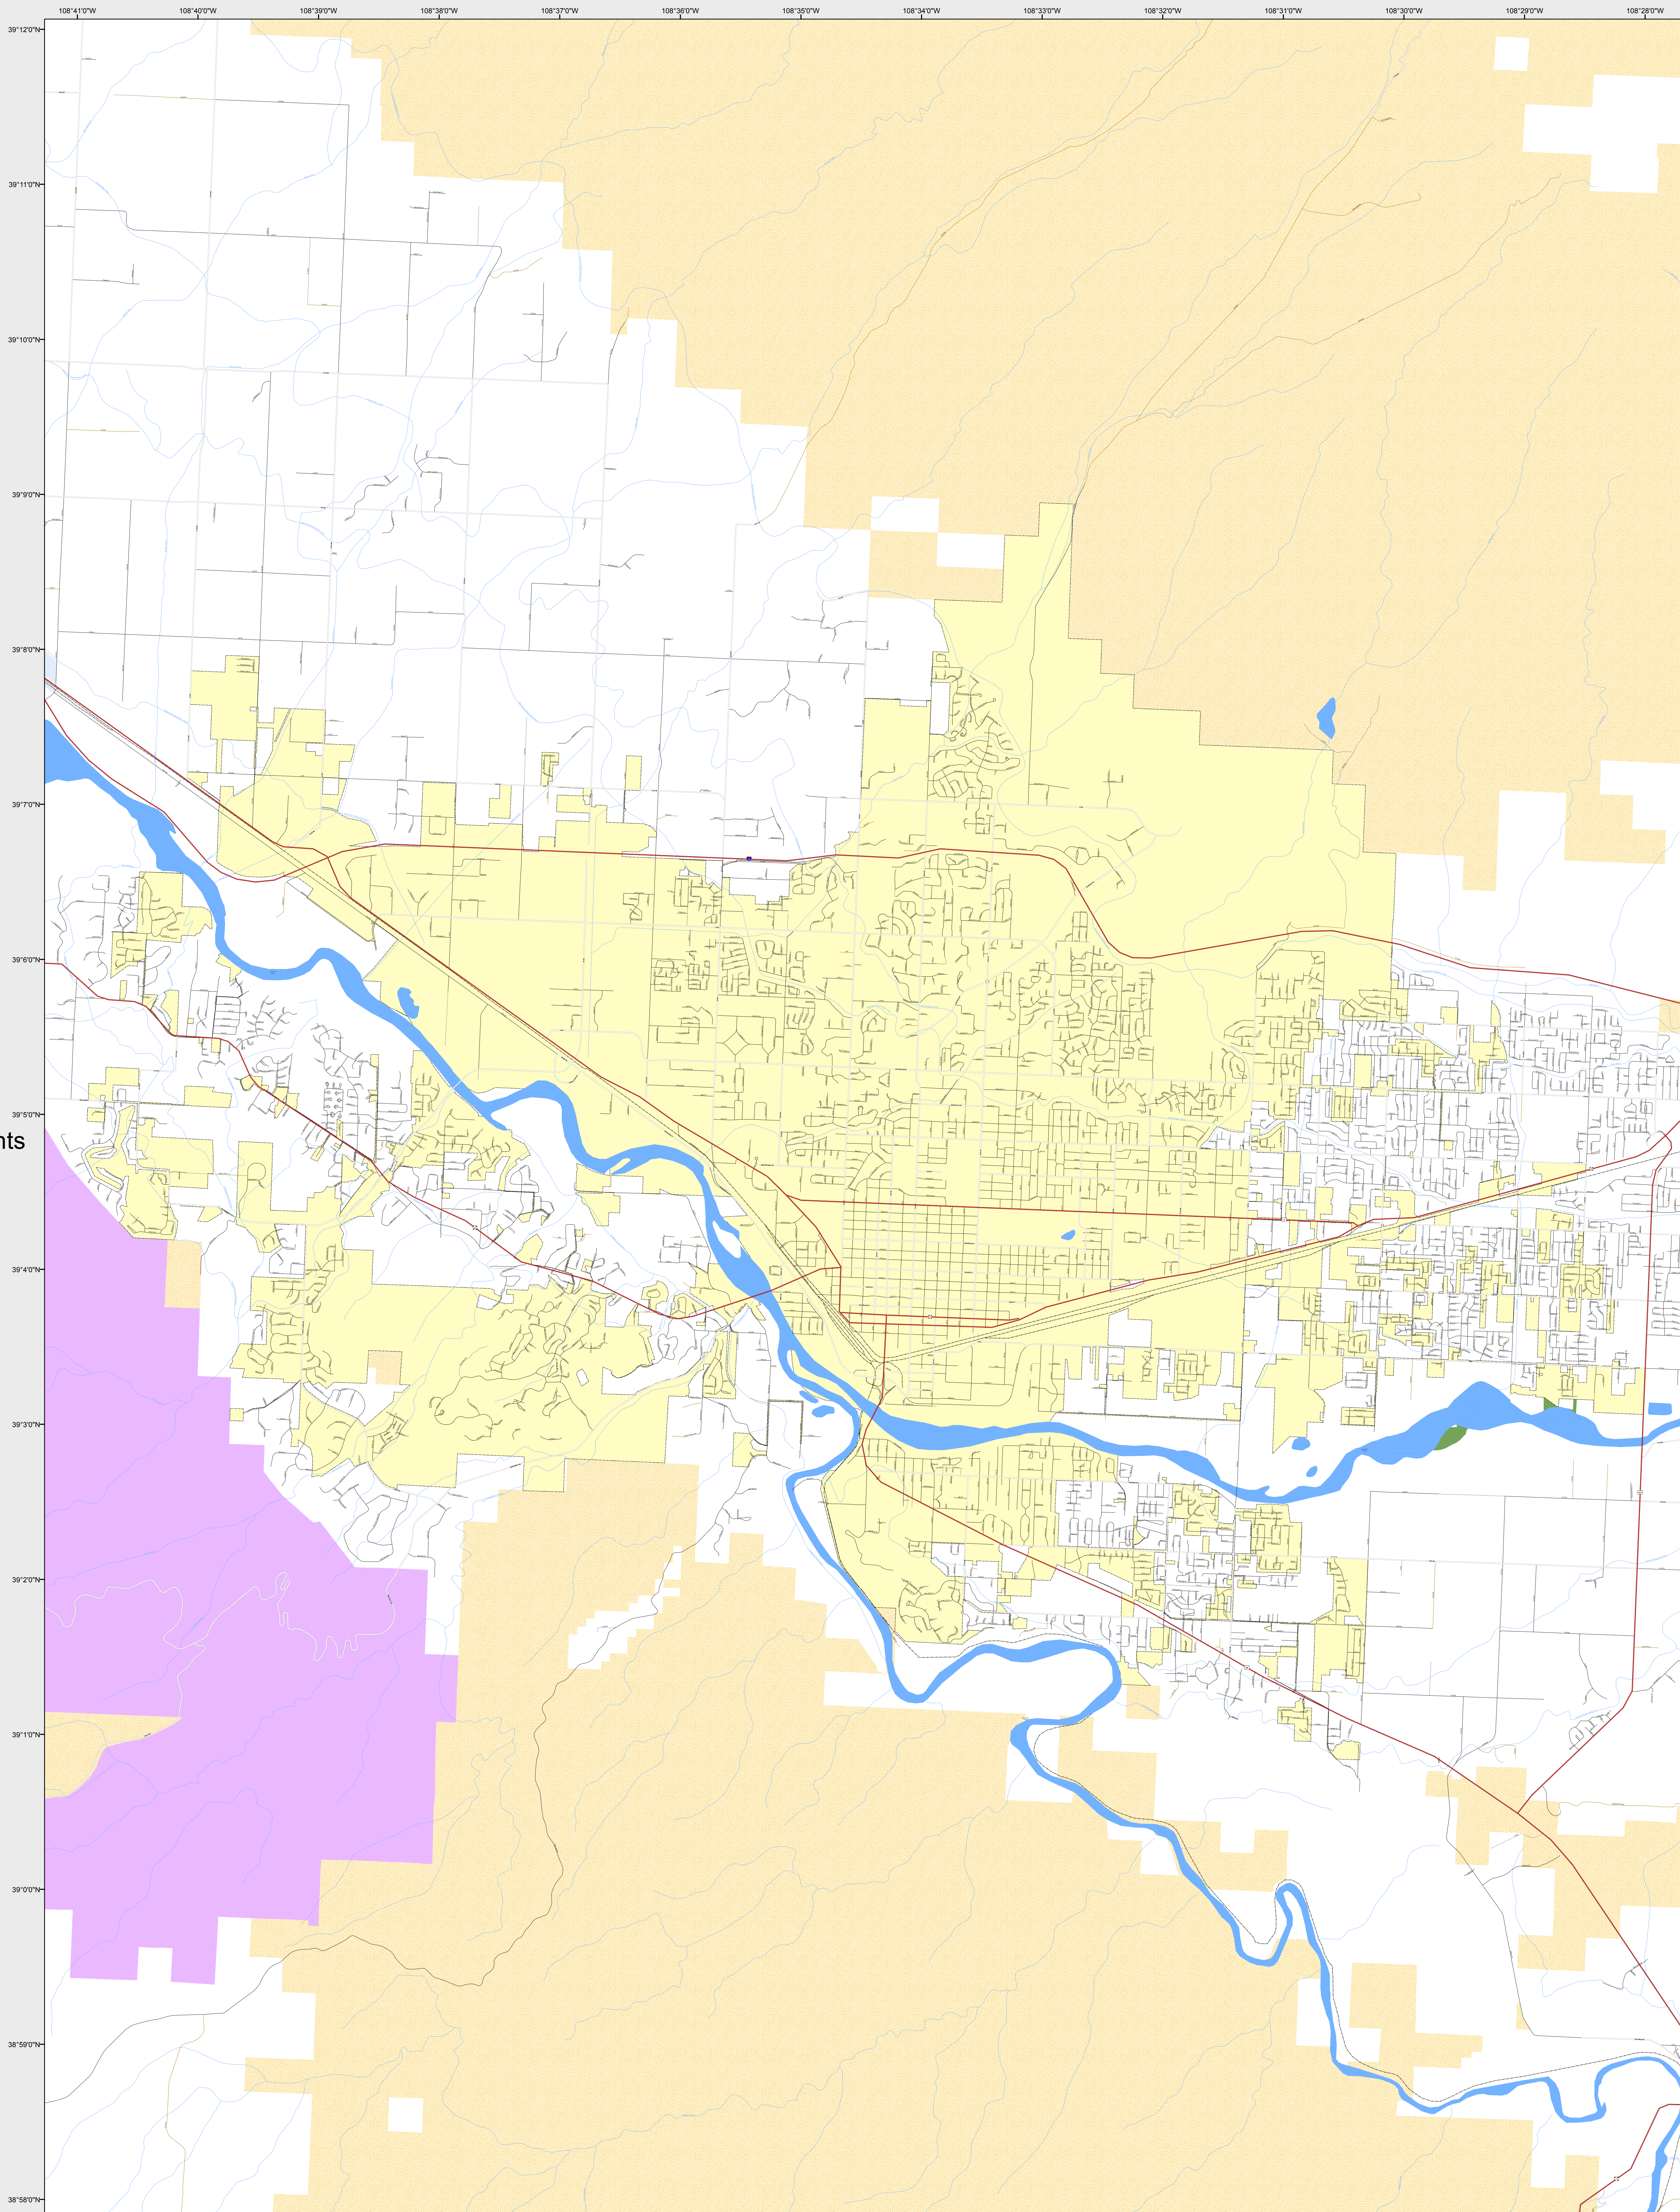

GRAND JUNCTION

- Highways
- **Major Roads**
- Paved
- Gravel
- Bladed
- **Local Roads**
- Paved
- Gravel
- Bladed
- **Base Data**
- City Limits
- Counties
- Cemetery
- Lakes
- Rivers/Streams
- Railroads
- **Public Land Classification**
- Public Lands
- State Lands
- National or State Forest
- National Parks/Monuments
- Indian Reservations
- Military/Federal
- Wilderness Areas

0 0.55 1.1 Miles

State of Colorado
This city is located in the following count(ies):
Mesa