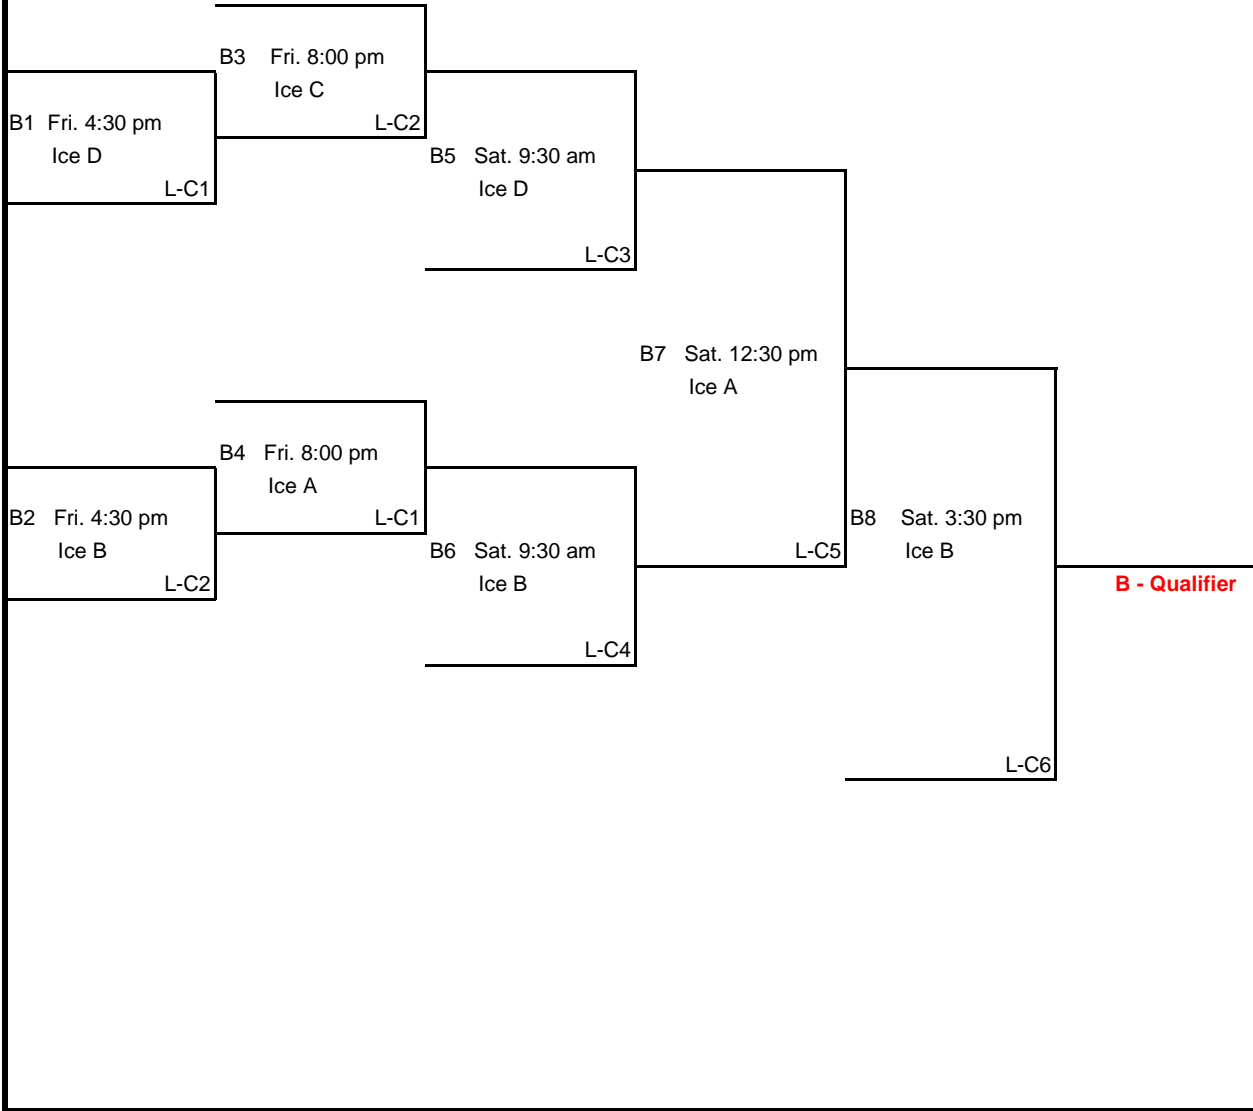

NOCA Mixed Doubles Provincial Sturgeon Falls Curling Club March 3 - 5, 2017

'B' DRAW