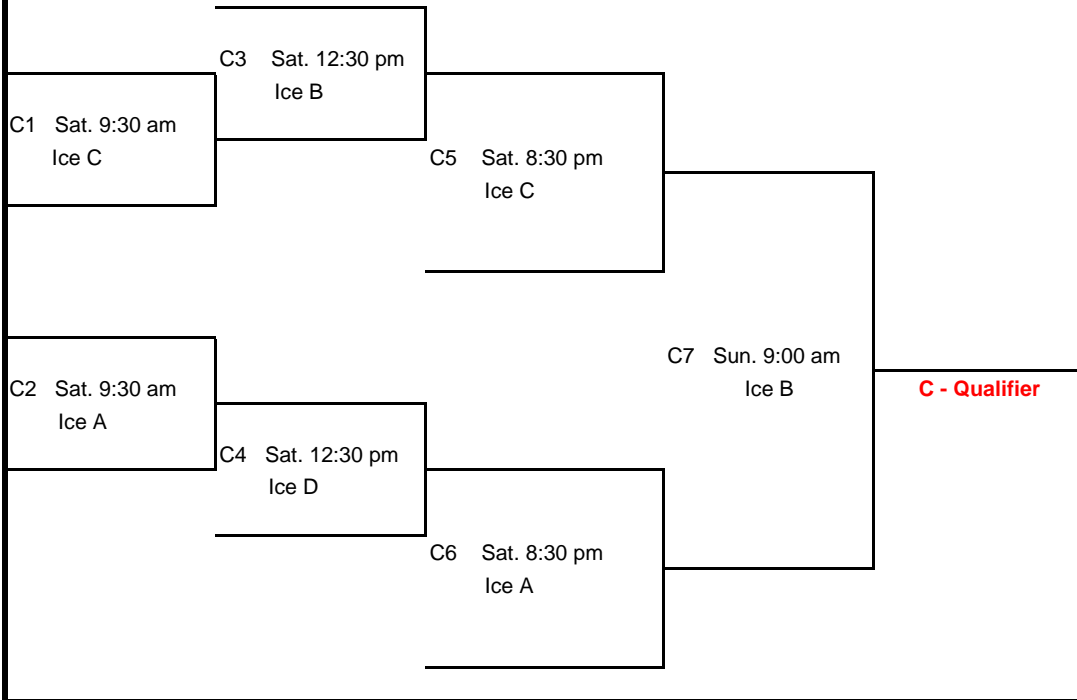

NOCA Mixed Doubles Provincial Sturgeon Falls Curling Club March 3 - 5, 2017

Kosnick/Christie - Sudbury

'A' DRAW

Fri. 1:30 pm L-B1
Ice B
Pigeau/Pigeau - Sturgeon Falls

Fri. 4:30 pm L-B3
Ice A
Glibota/St. Amand - Comm. First

Ray/Come - North Bay Granite

Fri. 8:00 pm Ice D

Fri. 1:30 pm L-B1
Ice A
P. Gelinas/Boulanger - Voyageur

L-B6

Bissonnette/Beaudry - Sudbury

Sat. 12:30 pm Ice C

A - Qualifier

Fri. 1:30 pm L-B2
Ice C
Trudel/Duquette - Voyageur

Fri. 8:00 pm Ice B

L-B8

Mekers/Rees - Copper Cliff

Fri. 4:30 pm Ice C
L-B5

Fri. 1:30 pm L-B2
Ice D
Larocque/Gilchrist - Sturgeon Falls

L-B4

- Friday 9:00 am Pre-comp practice for **Trudel/Duquette, Mekers/Rees, Kosnick/Christie, Pigeau/Pigeau, Larocque/Gilchrist**
- Friday 10:00 am **Team meeting**
- Friday 11:00 am Pre-comp practice for **C. Glibota/St. Amand, E. Gelinas/Daley, Bissonnette/Beaudry, Ray/Come, P. Gelinas/Boulanger**
- Friday 7:15 pm Opening Ceremonies
- Saturday 6:00 pm Banquet

NOCA Mixed Doubles Provincial Sturgeon Falls Curling Club March 3 - 5, 2017

'B' DRAW

**NOCA Mixed Doubles Provincial
Sturgeon Falls Curling Club
March 3 - 5, 2017**

'C' DRAW

Finals

2017 Mixed Doubles Provincial			
Team	Club Name	Position	Name
Ray / Come	North Bay Granite CC	Male	Bobby Ray
		Female	Joanne Come
Kosnick / Christie	Sudbury CC	Male	Adam Kosnick
		Female	Gillian Christie
Larocque / Gilchrist	Sturgeon Falls CC	Male	Joel Larocque
		Female	Carole Gilchrist
Mekers / Rees	Copper Cliff CC	Male	Billy Mekers
		Female	Cassandra Rees
Pigeau / Pigeau	Sturgeon Falls CC	Male	Dean Pigeau
		Female	Karen Pigeau
Gelinas / Daley	Sturgeon Falls CC	Male	Eric Gelinas
		Female	Mackenzie Daley
Glibota / St.Amand	Community First CC	Male	Chris Glibota
		Female	Megan St. Amand
Gelinas / Boulanger	Voyageur CC	Male	Patrick Gelinas
		Female	Joelle Boulanger
Trudel / Duquette	Voyageur CC	Male	Art Trudel
		Female	Chantal Duquette
Bissonnette / Beaudry	Sudbury CC	Male	Nicholas Bissonnette
		Female	Hailey Beaudry