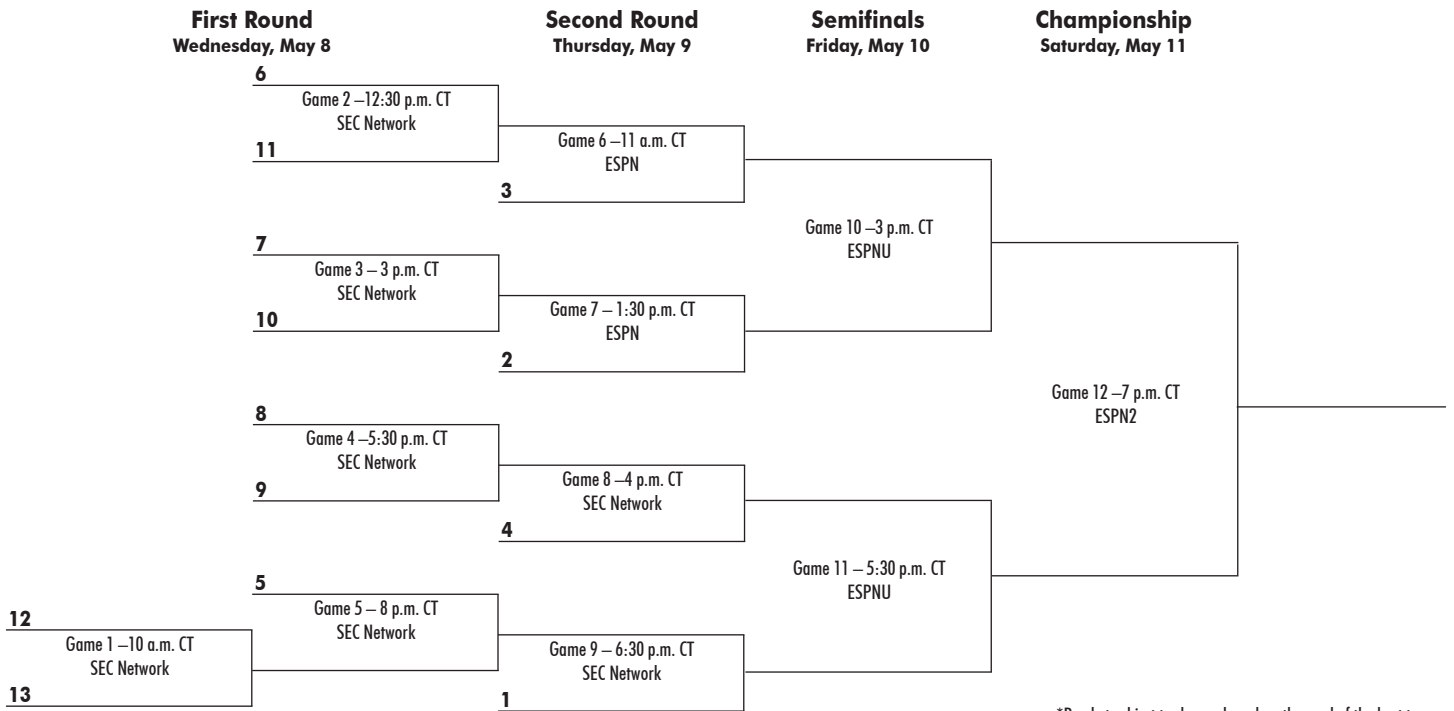

SEC TOURNAMENT

*Bracket subject to change based on the seed of the host team.

The 2019 SEC Softball Tournament will be held May 8-11 at Davis Diamond in College Station, Texas, hosted by Texas A&M University.

The tournament will be a 13-team, single-elimination format, beginning on Wednesday and concluding with the championship game on Saturday. The 13 tournament teams shall be determined based on the highest percentage of wins during regular-season Conference competition. The winner of the tournament receives the league's automatic bid to the NCAA Championship.

Davis Diamond, which opened on April 27, 2018, holds 2,000 fans and includes club level seating as well as two luxury suites. The press box features two radio booths, a TV booth and a writing press area.

The facility also includes a 6,744 sq. foot indoor hitting facility with four batting cages in addition to staff offices and locker rooms. The concourse features two concession stands, a team store, guest services and restrooms down the first- and third-base lines.

Alabama and LSU lead the league with five SEC Tournament titles apiece. Florida is second with four, while Auburn, South Carolina and Tennessee are tied for third with two titles each. Georgia and Ole Miss have each won one SEC Tournament championship.

SEC Tournament Tie-Breaker Procedures

The team with the highest percentage of wins during the regular season conference competition will be the No. 1 seed in the SEC Softball Tournament. The remainder of the tournament field will be seeded 2-13 based on the conference winning percentage. Ties shall be broken in the following manner:

1. **Two-Team Tie:** The following procedure will be used in the following order until the tie is broken:

1. Won-lost record of head-to-head competition between the tied teams.
2. Won-lost record of the two teams versus the highest seeded common opponent.
3. Fewest runs allowed in head to head competition. If head to head competition between two tied teams did not occur, then fewest runs allowed against all common opponents.
4. Fewest runs allowed versus all opponents.
5. Coin flip by the Commissioner.

2. **Three-Team Tie (or more):** If three or more tied teams have three different records against each other, they shall be seeded in best percentage order. Otherwise, once the tie has been reduced to two teams, the two-team tie breaker procedure shall be utilized. The following procedure will be used in the following order until the tie is broken:

1. Total won-loss percentage of games played among the tied teams.
2. Won-loss percentage of the tied teams versus the highest seed common opponent.
3. Fewest runs allowed in head to head competition. If head to head competition between the tied teams did not occur, then fewest runs allowed against all common opponents.
4. Fewest runs allowed versus all opponents.
5. If three or more teams are still tied, the Commissioner will conduct a draw.

Future SEC Tournament Dates & Sites